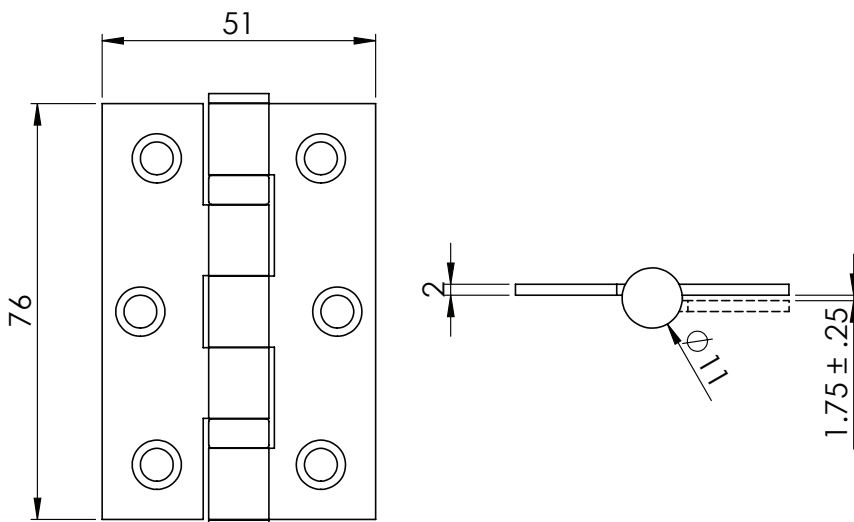

### GRADE 316 HINGES

**HIN1322/BSS(316)**  
**HIN1322/SSS(316)**

- Marine Grade
- Suitable for coastal properties
- 76 x 51 x 2mm ball bearing hinge
- Sold as pairs
- Finishes:  
BSS and SSS

BSS SSS

10 Year  
Mechanical  
Guarantee