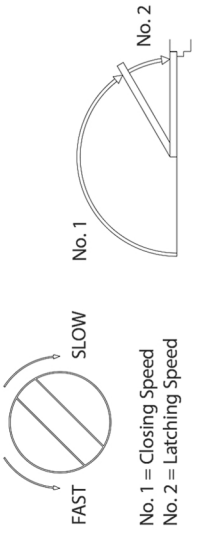

**HINGE SIDE
EDGE OF DOOR**

ANTI-CLOCKWISE CLOSING DOORSET
Opening angle limited to 160°

CLOCKWISE CLOSING DOORSET
Opening angle limited to 160°

**CDG003 FIG. 6 FITTING
TEMPLATE**
FITCB0035
Rev A

**HINGE SIDE
EDGE OF DOOR**

CLOCKWISE CLOSING
Opening angle 180°

ANTI-CLOCKWISE CLOSING
Opening angle 180°

Power Shoe Detail

Hinge Side

Power Shoe Detail

Hinge Side

**CDG003 FIG. 1 FITTING
TEMPLATE**

FITCB0036
Rev A