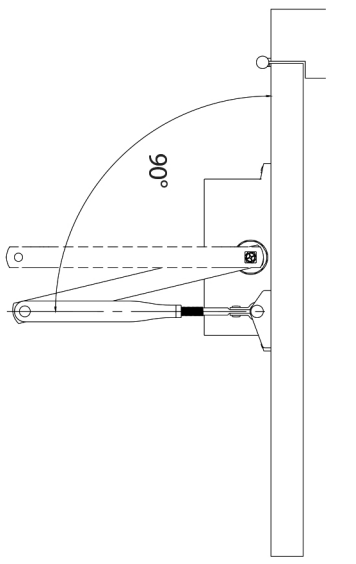

**HINGE SIDE
EDGE OF DOOR**

ANTI-CLOCKWISE CLOSING DOORSET
Opening angle limited to 160°

CLOCKWISE CLOSING DOORSET
Opening angle limited to 160°

**CDG003 FIG. 6 FITTING
TEMPLATE**
FITCB0035
Rev A

**HINGE SIDE
EDGE OF DOOR**

CLOCKWISE CLOSING
Opening angle 180°

ANTI-CLOCKWISE CLOSING
Opening angle 180°

Power Shoe Detail

Hinge Side

Power Shoe Detail

Hinge Side

**CDG003 FIG. 1 FITTING
TEMPLATE**

FITCB0036
Rev A