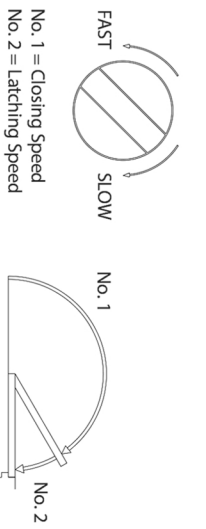

**HINGE SIDE
EDGE OF DOOR**

ANTI-CLOCKWISE CLOSING DOORSET
Opening angle limited to 160°

CLOCKWISE CLOSING DOORSET
Opening angle limited to 160°

**CDG003 FIG. 6 FITTING
TEMPLATE**
FITCB0035
Rev A

**HINGE SIDE
EDGE OF DOOR**

CLOCKWISE CLOSING
Opening angle 180°

ANTI-CLOCKWISE CLOSING
Opening angle 180°

Power Shoe Detail

Hinge Side

Power Shoe Detail

Hinge Side

**CDG003 FIG. 1 FITTING
TEMPLATE**

FITCB0036
Rev A