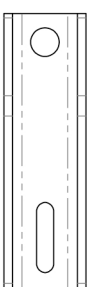

**HINGE SIDE
EDGE OF DOOR**

ANTI-CLOCKWISE CLOSING DOORSET
Opening angle limited to 160°

CLOCKWISE CLOSING DOORSET
Opening angle limited to 160°

**CDG003 FIG. 6 FITTING
TEMPLATE**
FITCB0035
Rev A

**HINGE SIDE
EDGE OF DOOR**

CLOCKWISE CLOSING
Opening angle 180°

ANTI-CLOCKWISE CLOSING
Opening angle 180°

Power Shoe Detail

Hinge Side

Power Shoe Detail

Hinge Side

**CDG003 FIG. 1 FITTING
TEMPLATE**

FITCB0036
Rev A