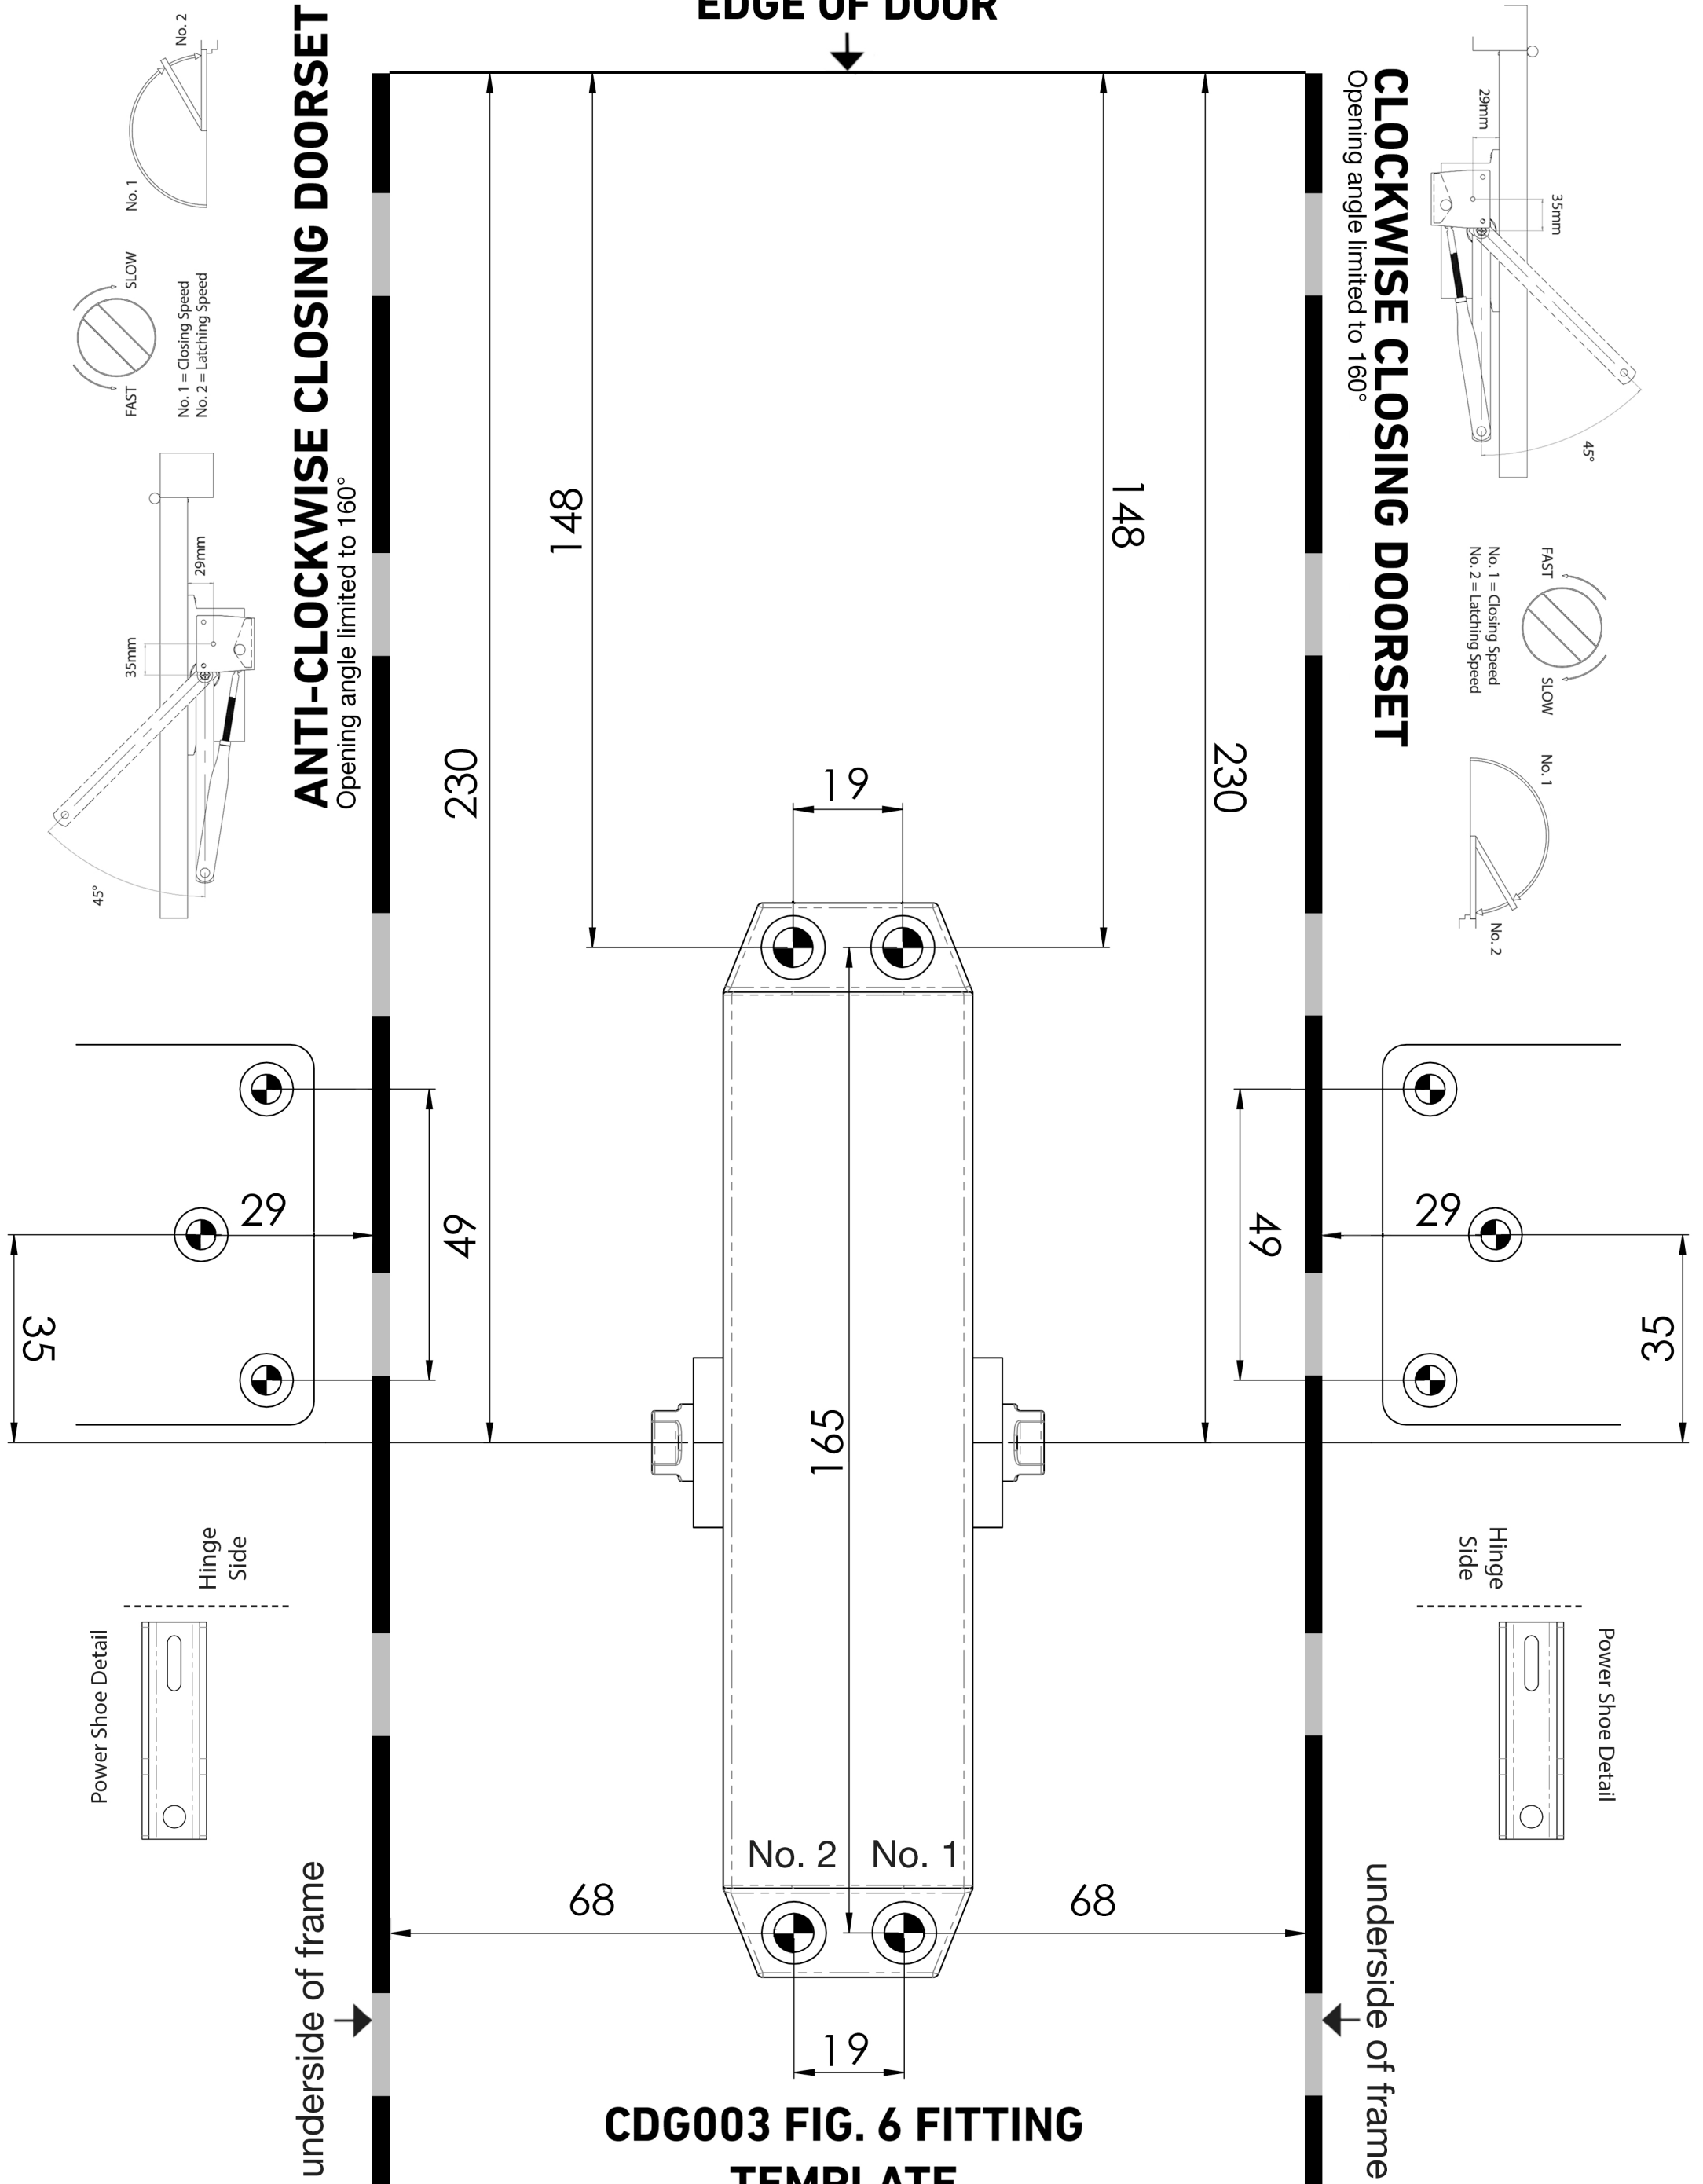

**HINGE SIDE
EDGE OF DOOR**

ANTI-CLOCKWISE CLOSING DOORSET
Opening angle limited to 160°

CLOCKWISE CLOSING DOORSET
Opening angle limited to 160°

**CDG003 FIG. 6 FITTING
TEMPLATE**
FITCB0035
Rev A

**HINGE SIDE
EDGE OF DOOR**

CLOCKWISE CLOSING
Opening angle 180°

ANTI-CLOCKWISE CLOSING
Opening angle 180°

Power Shoe Detail

Hinge Side

Power Shoe Detail

Hinge Side

**CDG003 FIG. 1 FITTING
TEMPLATE**

FITCB0036
Rev A