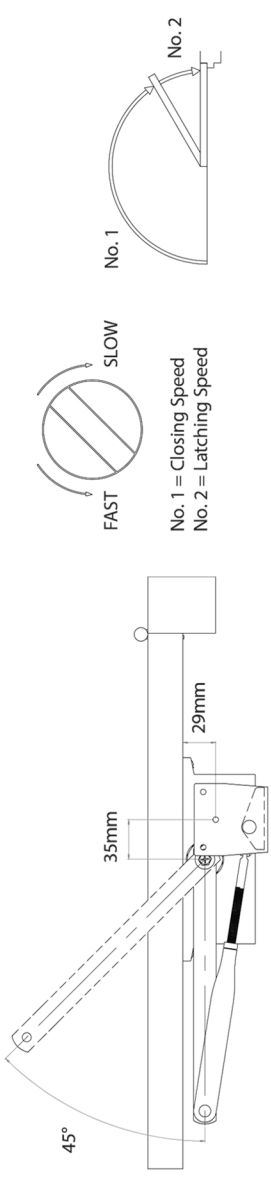

**HINGE SIDE
EDGE OF DOOR**

ANTI-CLOCKWISE CLOSING DOORSET
Opening angle limited to 160°

CLOCKWISE CLOSING DOORSET
Opening angle limited to 160°

**CDG003 FIG. 6 FITTING
TEMPLATE**
FITCB0035
Rev A

**HINGE SIDE
EDGE OF DOOR**

CLOCKWISE CLOSING
Opening angle 180°

ANTI-CLOCKWISE CLOSING
Opening angle 180°

Power Shoe Detail

Hinge Side

Power Shoe Detail

Hinge Side

**CDG003 FIG. 1 FITTING
TEMPLATE**

FITCB0036
Rev A