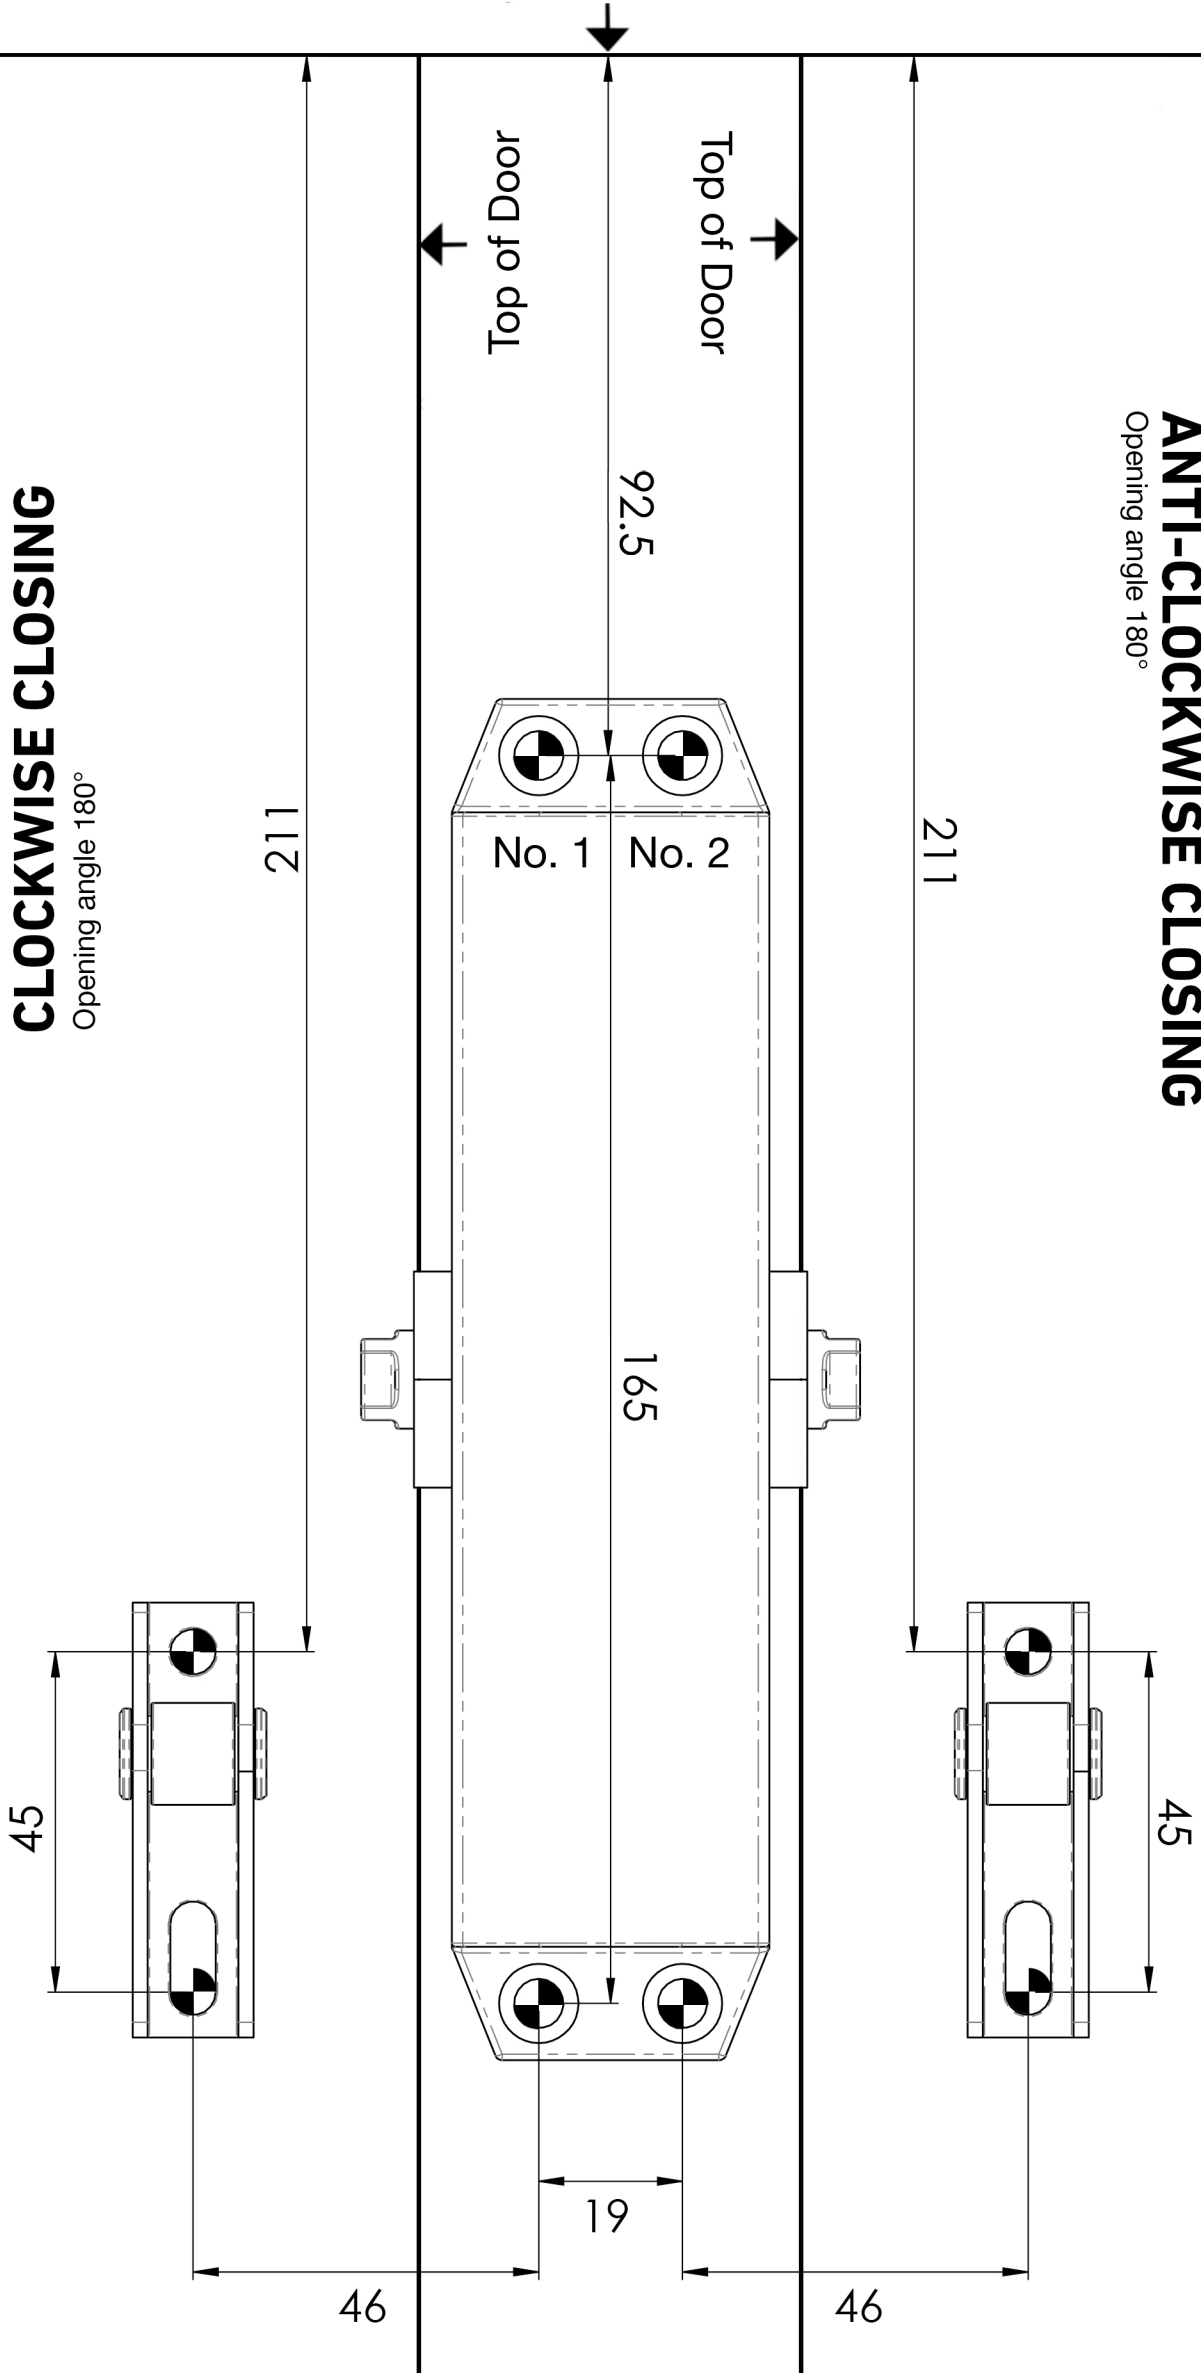

**HINGE SIDE
EDGE OF DOOR**

ANTI-CLOCKWISE CLOSING DOORSET
Opening angle limited to 160°

CLOCKWISE CLOSING DOORSET
Opening angle limited to 160°

**CDG003 FIG. 6 FITTING
TEMPLATE**
FITCB0035
Rev A

**HINGE SIDE
EDGE OF DOOR**

CLOCKWISE CLOSING
Opening angle 180°

ANTI-CLOCKWISE CLOSING
Opening angle 180°

Power Shoe Detail

Hinge Side

Power Shoe Detail

Hinge Side

**CDG003 FIG. 1 FITTING
TEMPLATE**

FITCB0036
Rev A