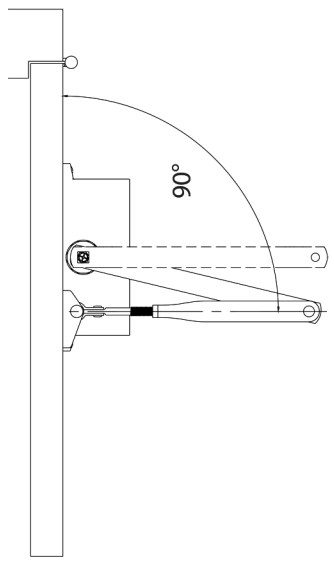

**HINGE SIDE
EDGE OF DOOR**

ANTI-CLOCKWISE CLOSING DOORSET
Opening angle limited to 160°

CLOCKWISE CLOSING DOORSET
Opening angle limited to 160°

**CDG003 FIG. 6 FITTING
TEMPLATE**
FITCB0035
Rev A

**HINGE SIDE
EDGE OF DOOR**

CLOCKWISE CLOSING
Opening angle 180°

ANTI-CLOCKWISE CLOSING
Opening angle 180°

Power Shoe Detail

Hinge Side

Power Shoe Detail

Hinge Side

**CDG003 FIG. 1 FITTING
TEMPLATE**

FITCB0036
Rev A