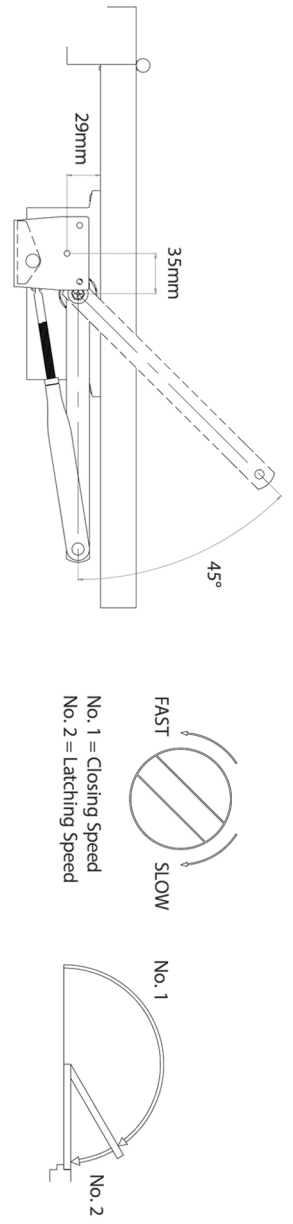

**HINGE SIDE
EDGE OF DOOR**

ANTI-CLOCKWISE CLOSING DOORSET
Opening angle limited to 160°

CLOCKWISE CLOSING DOORSET
Opening angle limited to 160°

**CDG003 FIG. 6 FITTING
TEMPLATE**
FITCB0035
Rev A

**HINGE SIDE
EDGE OF DOOR**

CLOCKWISE CLOSING
Opening angle 180°

ANTI-CLOCKWISE CLOSING
Opening angle 180°

Power Shoe Detail

Hinge Side

Power Shoe Detail

Hinge Side

**CDG003 FIG. 1 FITTING
TEMPLATE**

FITCB0036
Rev A