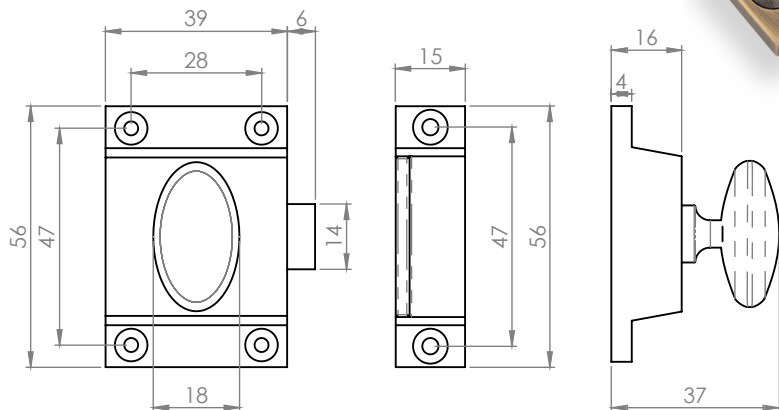

Cupboard Latch

AW730

- Made from solid brass, known for exceptional durability and resistance to corrosion
- Featuring an oval turn and comes with matching raised head screws for a cohesive, polished look
- The latch's sprung action ensures smooth, reliable operation with minimal maintenance
- Keeps cupboard doors securely closed, yet easy to open when needed
- Enhances the overall appearance of the furniture with its classic, elegant design
- Face fixed installation