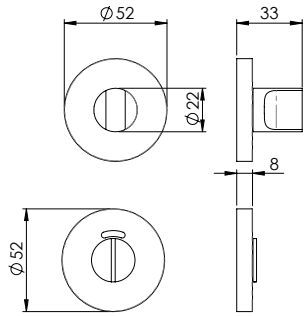

**CST1015**  
Thumbturn & Release  
With indicator

c/w spare  
non indicator rose

**CST1025**  
Thumbturn & Release  
With indicator

c/w spare  
non indicator rose

SCAN ME

**CARLISLE BRASS**

+44 1228 511030  
Carlisle Brass Ltd, Parkhouse Road, Carlisle, CA3 0JU  
enquiries@carlislebrass.com  
www.carlislebrass.com

New

**CSL1190**  
Nera - 19mm Bar Diameter

New

**CSL1194**  
Philadelphia

New

**CSL1134**  
Carlton

New

**CSL1192**  
Treviri