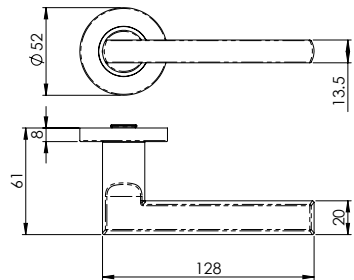

**CST1015**  
Thumbturn & Release  
With indicator

c/w spare  
non indicator rose

**CST1025**  
Thumbturn & Release  
With indicator

c/w spare  
non indicator rose

SCAN ME

**CARLISLE BRASS**

+44 1228 511030  
Carlisle Brass Ltd, Parkhouse Road, Carlisle, CA3 0JU  
enquiries@carlislebrass.com  
www.carlislebrass.com

New

**CSL1190**  
Nera - 19mm Bar Diameter

New

**CSL1194**  
Philadelphia

New

**CSL1134**  
Carlton

New

**CSL1192**  
Treviri