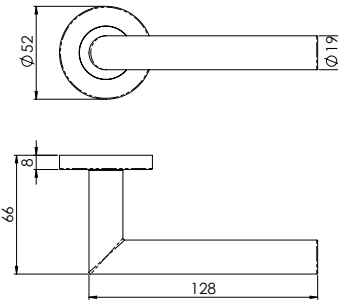

CSL1192
Treviri

New