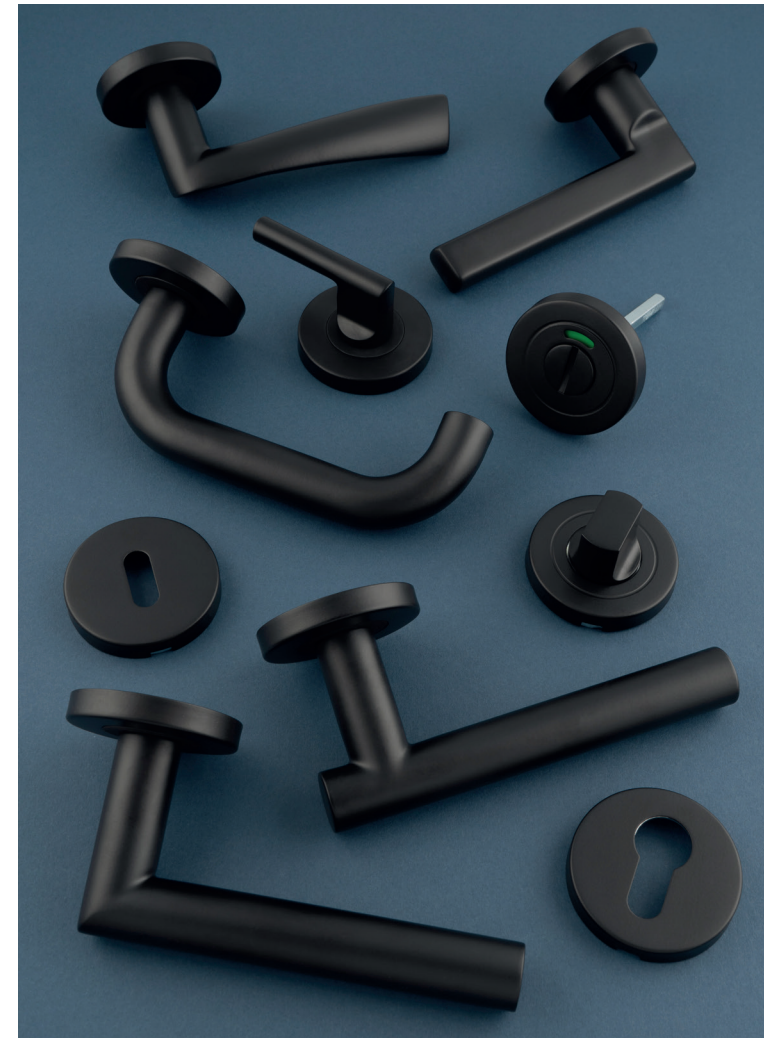

**CST1015**  
Thumbturn & Release  
With indicator

c/w spare  
non indicator rose

**CST1025**  
Thumbturn & Release  
With indicator

c/w spare  
non indicator rose

SCAN ME

**CARLISLE BRASS**

+44 1228 511030  
Carlisle Brass Ltd, Parkhouse Road, Carlisle, CA3 0JU  
enquiries@carlislebrass.com  
www.carlislebrass.com

DISCLAIMER

At the time of publication all information was correct.  
We reserve the right to make technical changes.

LITCBTRI12

**CARLISLE BRASS**

Contract Stainless Steel  
Levers in Matt Black

**CSL1121**  
Breeze

New

**CSL1190**  
Nera - 19mm Bar Diameter

New

**CSL1194**  
Philadelphia

New

**CSL1134**  
Carlton

New

**CSL1192**  
Treviri