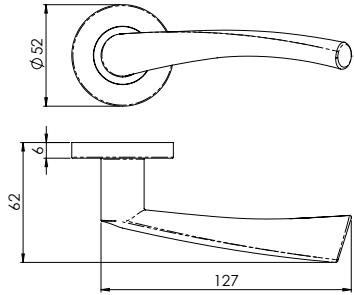

**CST1015**  
Thumbturn & Release  
With indicator

c/w spare  
non indicator rose

**CST1025**  
Thumbturn & Release  
With indicator

c/w spare  
non indicator rose

SCAN ME

**CARLISLE BRASS**

+44 1228 511030  
Carlisle Brass Ltd, Parkhouse Road, Carlisle, CA3 0JU  
enquiries@carlislebrass.com  
www.carlislebrass.com

DISCLAIMER

At the time of publication all information was correct.  
We reserve the right to make technical changes.

LITCBTRI12

**CARLISLE BRASS**

Contract Stainless Steel  
Levers in Matt Black

**CSL1121**  
Breeze

New

**CSL1190**  
Nera - 19mm Bar Diameter

New

**CSL1194**  
Philadelphia

New

**CSL1134**  
Carlton

New

**CSL1192**  
Treviri