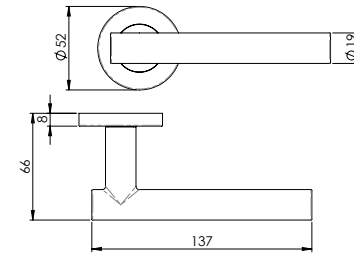

**CST1015**  
Thumbturn & Release  
With indicator

c/w spare  
non indicator rose

**CST1025**  
Thumbturn & Release  
With indicator

c/w spare  
non indicator rose

SCAN ME

**CARLISLE BRASS**

+44 1228 511030  
Carlisle Brass Ltd, Parkhouse Road, Carlisle, CA3 0JU  
enquiries@carlislebrass.com  
www.carlislebrass.com

New

**CSL1190**  
Nera - 19mm Bar Diameter

New

**CSL1194**  
Philadelphia

New

**CSL1134**  
Carlton

New

**CSL1192**  
Treviri