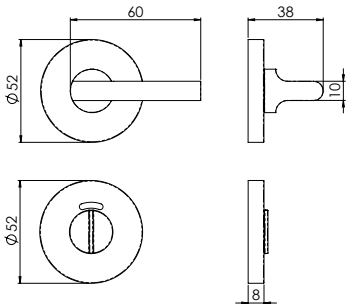

**CST1015**  
Thumbturn & Release  
With indicator

c/w spare  
non indicator rose

**CST1025**  
Thumbturn & Release  
With indicator

c/w spare  
non indicator rose

SCAN ME

**CARLISLE BRASS**

+44 1228 511030  
Carlisle Brass Ltd, Parkhouse Road, Carlisle, CA3 0JU  
enquiries@carlislebrass.com  
www.carlislebrass.com

New

**CSL1190**  
Nera - 19mm Bar Diameter

New

**CSL1194**  
Philadelphia

New

**CSL1134**  
Carlton

New

**CSL1192**  
Treviri