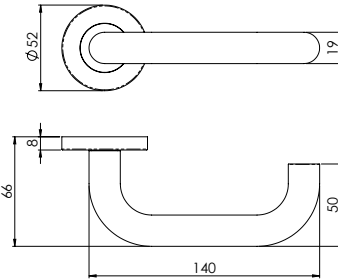

**CST1015**  
Thumbturn & Release  
With indicator

c/w spare  
non indicator rose

**CST1025**  
Thumbturn & Release  
With indicator

c/w spare  
non indicator rose

SCAN ME

**CARLISLE BRASS**

+44 1228 511030  
Carlisle Brass Ltd, Parkhouse Road, Carlisle, CA3 0JU  
enquiries@carlislebrass.com  
www.carlislebrass.com

DISCLAIMER

At the time of publication all information was correct.  
We reserve the right to make technical changes.

LITCBTRI12

**CARLISLE BRASS**

Contract Stainless Steel  
Levers in Matt Black

**CSL1121**  
Breeze

New

**CSL1190**  
Nera - 19mm Bar Diameter

New

**CSL1194**  
Philadelphia

New

**CSL1134**  
Carlton

New

**CSL1192**  
Treviri