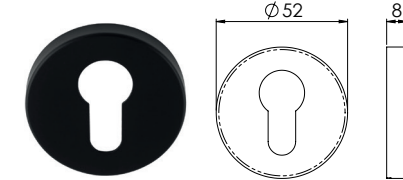

CSE1005
Euro Escutcheon

New