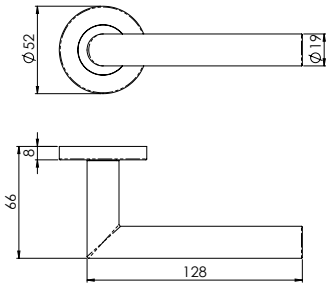

### FDP1192SSS Door Pack includes:

- 1 x pair CSL1192 mitred door handles
- 1 x BTL30 76mm tubular latch
- 3 pack 4"x3" HIN1433P/13 Grade 13 ball bearing hinges
- 1 x INTLP13 intumescent latch/hinge pack