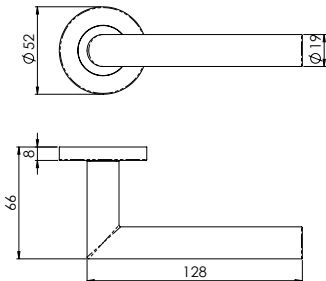

FDP1192MB

Treviri Fire Door Pack

FDP1192MB Door Pack includes:

- 1 x pair CSL1192 mitred door handles
- 1 x BTL30 76mm tubular latch
- 3 pack 4"x3" HIN1433P/13 Grade 13 ball bearing hinges
- 1 x INTLP13 intumescent latch/hinge pack