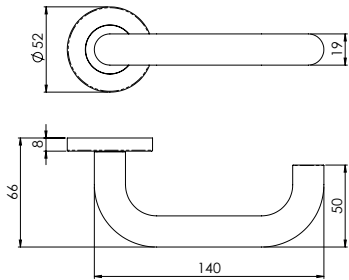

FDP1190SSS

Nera Fire Door Pack