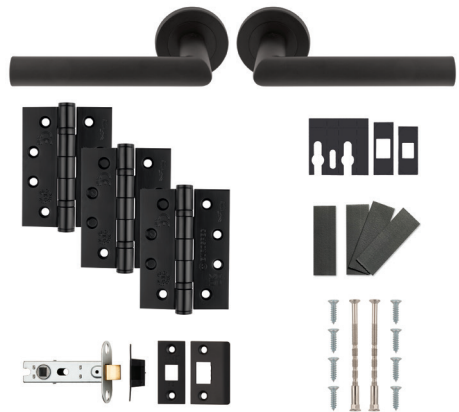

## FDP1192SSS

Treviri Fire Door Pack

### FDP1192SSS Door Pack includes:

- 1 x pair CSL1192 mitred door handles
- 1 x BTL30 76mm tubular latch
- 3 pack 4"x3" HIN1433P/13 Grade 13 ball bearing hinges
- 1 x INTLP13 intumescent latch/hinge pack

### FDP1192MB Door Pack includes:

- 1 x pair CSL1192 mitred door handles
- 1 x BTL30 76mm tubular latch
- 3 pack 4"x3" HIN1433P/13 Grade 13 ball bearing hinges
- 1 x INTLP13 intumescent latch/hinge pack

## FDP1190SSS Door Pack includes:

- 1 x pair CSL1190 return to door handles
- 1 x BTL30 76mm tubular latch
- 3 pack 4"x3" HIN1433P/13 Grade 13 ball bearing hinges
- 1 x INTLP13 intumescent latch/hinge pack