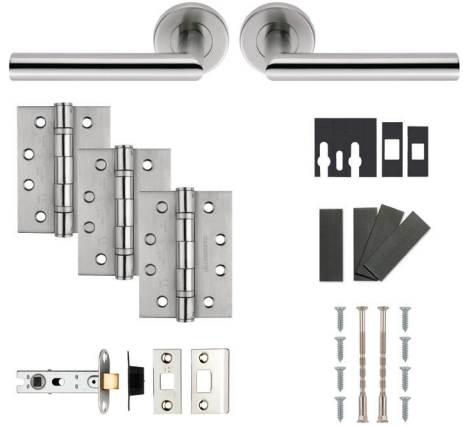

## FDP1192SSS

Treviri Fire Door Pack

### FDP1192SSS Door Pack includes:

- 1 x pair CSL1192 mitred door handles
- 1 x BTL30 76mm tubular latch
- 3 pack 4"x3" HIN1433P/13 Grade 13 ball bearing hinges
- 1 x INTLP13 intumescent latch/hinge pack

### FDP1192MB Door Pack includes:

- 1 x pair CSL1192 mitred door handles
- 1 x BTL30 76mm tubular latch
- 3 pack 4"x3" HIN1433P/13 Grade 13 ball bearing hinges
- 1 x INTLP13 intumescent latch/hinge pack

## FDP1190SSS Door Pack includes:

- 1 x pair CSL1190 return to door handles
- 1 x BTL30 76mm tubular latch
- 3 pack 4"x3" HIN1433P/13 Grade 13 ball bearing hinges
- 1 x INTLP13 intumescent latch/hinge pack