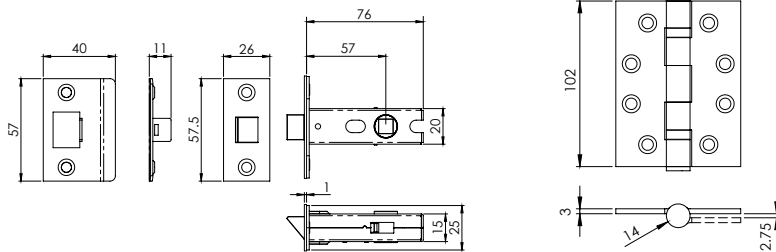

FDP1190SSS Door Pack includes:

- 1 x pair CSL1190 return to door handles
- 1 x BTL30 76mm tubular latch
- 3 pack 4"x3" HIN1433P/13 Grade 13 ball bearing hinges
- 1 x INTLP13 intumescent latch/hinge pack

CDG003MB/PACK