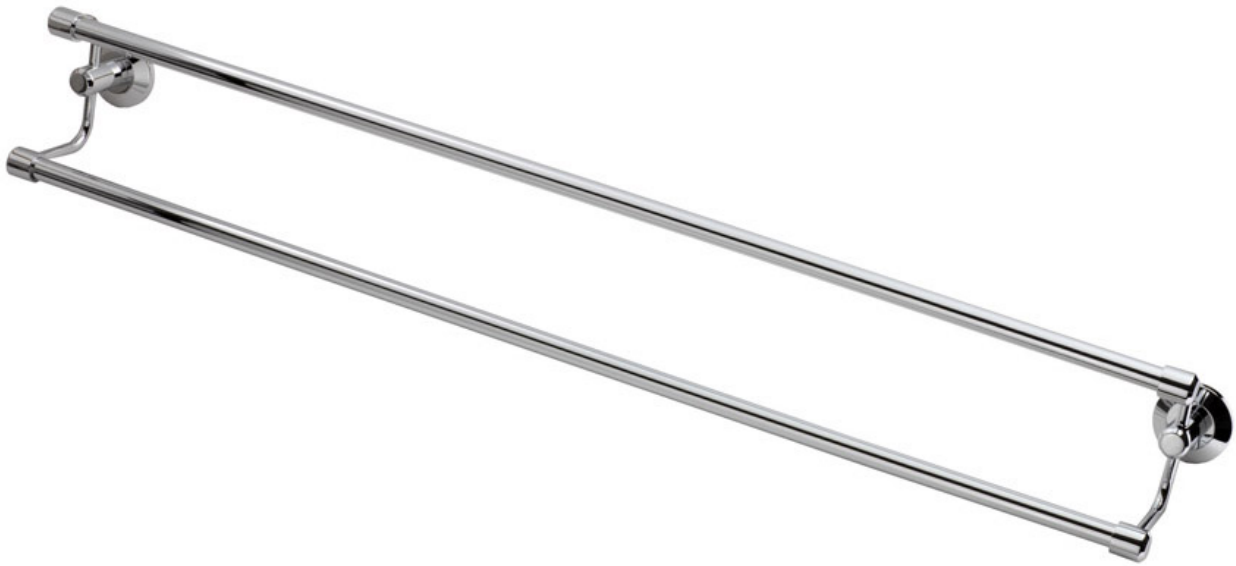

## Tempo Double Towel Rail

### Product Images

---

### Description

---

Twin round bar offset rails suspended from the end pedestals and secured onto two concealed fix roses. Available in three sizes. DeLeau LW, a

contemporary modern range of stylish polished chrome bathroom fittings. Each component comes with fixing screws, wallplugs and concealed fixing plate. Deleau (from the French meaning water) is the architectural quality range of bathroom ancillary products. A luxurious style evoking elegance and finesse, making a wonderful addition to grace any bathroom. Suitable for domestic and commercial use.

## Product Options

Finishes:	Polished Chrome
Sizes:	115mm Height, 525mm Overall, 122mm Projection