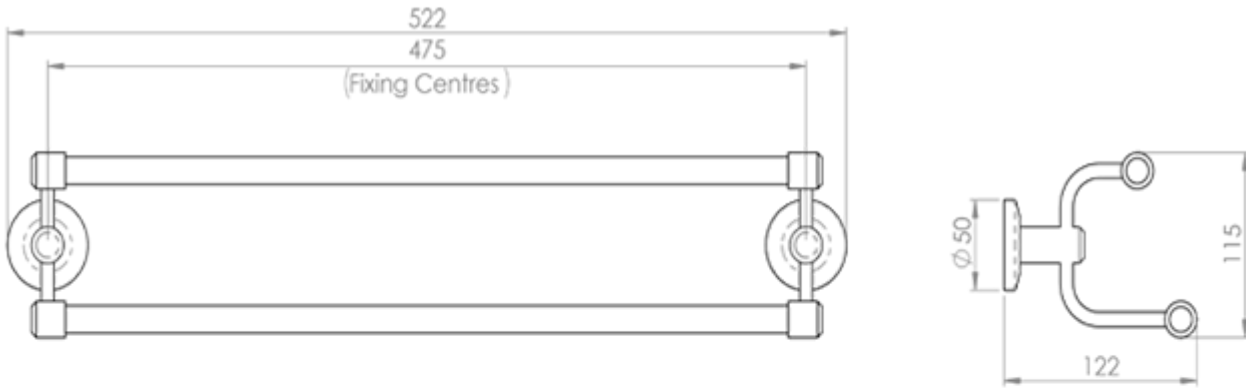

contemporary modern range of stylish polished chrome bathroom fittings. Each component comes with fixing screws, wallplugs and concealed fixing plate. Deleau (from the French meaning water) is the architectural quality range of bathroom ancillary products. A luxurious style evoking elegance and finesse, making a wonderful addition to grace any bathroom. Suitable for domestic and commercial use.

Technical Details

LW18

This drawing is the property of Carlisle Brass Limited, all design rights reserved