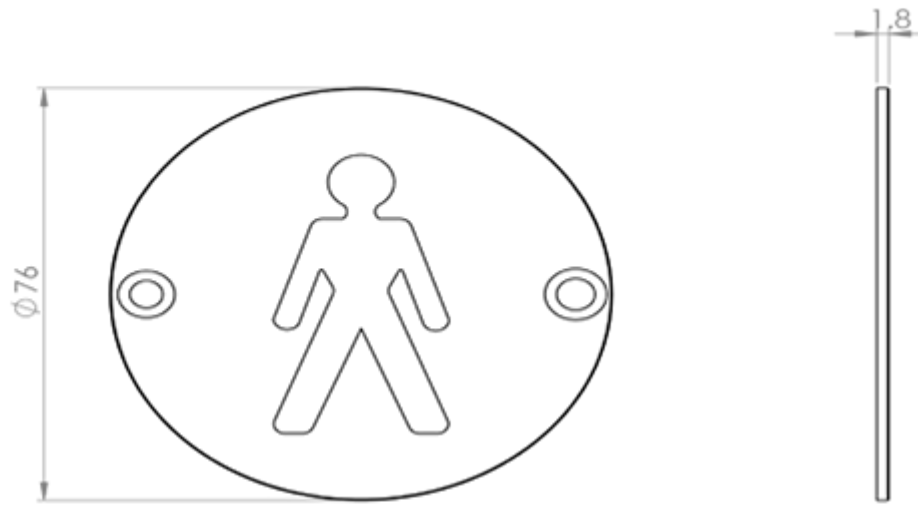

Aluminium Symbols

Product Images

**Fire door
keep locked**

**Fire door
keep shut**

Description

A range of various standard door signage with the denoted character logo displayed on an aluminium plate with two fixing holes.

Technical Details

SEX4011

This drawing is the property of Carlisle Brass Limited, all design rights reserved

Specification

Additional Information

SKU	SEX4011
Brands	Eurospec
Technical	26,4
Line Drawings	SEX4011.JPG,SEX4012.JPG,SEX4014.JPG,SEX4015.JPG,SEX4016.JPG,SEX4017.JPG,SEX4018.JPG,SEX4019.JPG

Product Options

Options:	Pull Symbol
	Fire Door Keep Shut Symbol
	Fire Door Keep Locked Symbol
	Shower Symbol
	Baby Change Symbol
	Female Symbol
	Unisex Symbol
	Male Symbol
	Disabled Symbol
Sizes:	75mm x 30mm
	76mm Dia.