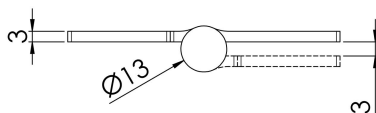

Grade 14 Concealed Bearing Triple Knuckle Hinge

H3N1207

Grade 14 Concealed Bearing Triple Knuckle Hinge. Square (Max Load 160kg) They have a CE mark and are Certifire tested. BS EN 1935 rated. Comes with a 25 year mechanical guarantee and are fire door rated.