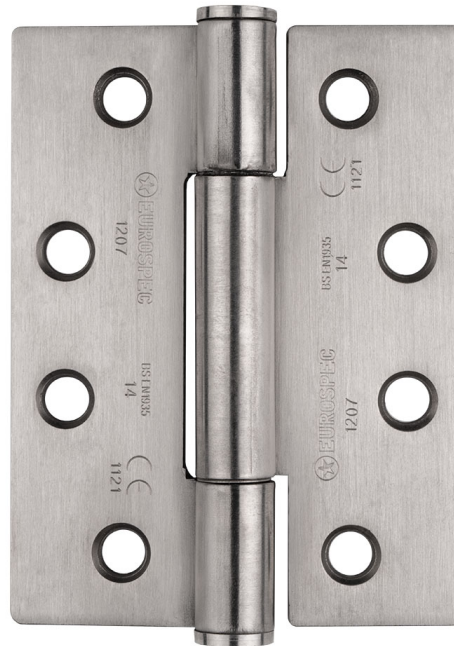

Grade 14 Concealed Bearing Triple Knuckle Hinge

H3N1207

Grade 14 Concealed Bearing Triple Knuckle Hinge. Square (Max Load 160kg) They have a CE mark and are Certifire tested. BS EN 1935 rated. Comes with a 25 year mechanical guarantee and are fire door rated.