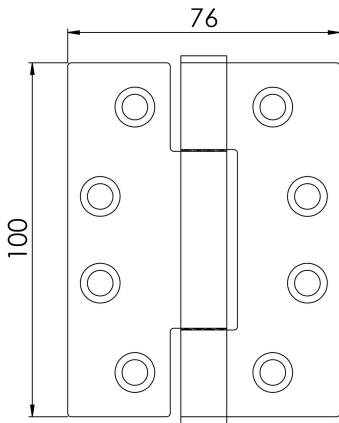

Grade 14 Concealed Bearing Triple Knuckle Hinge

H3N1207

Grade 14 Concealed Bearing Triple Knuckle Hinge. Square (Max Load 160kg) They have a CE mark and are Certifire tested. BS EN 1935 rated. Comes with a 25 year mechanical guarantee and are fire door rated.