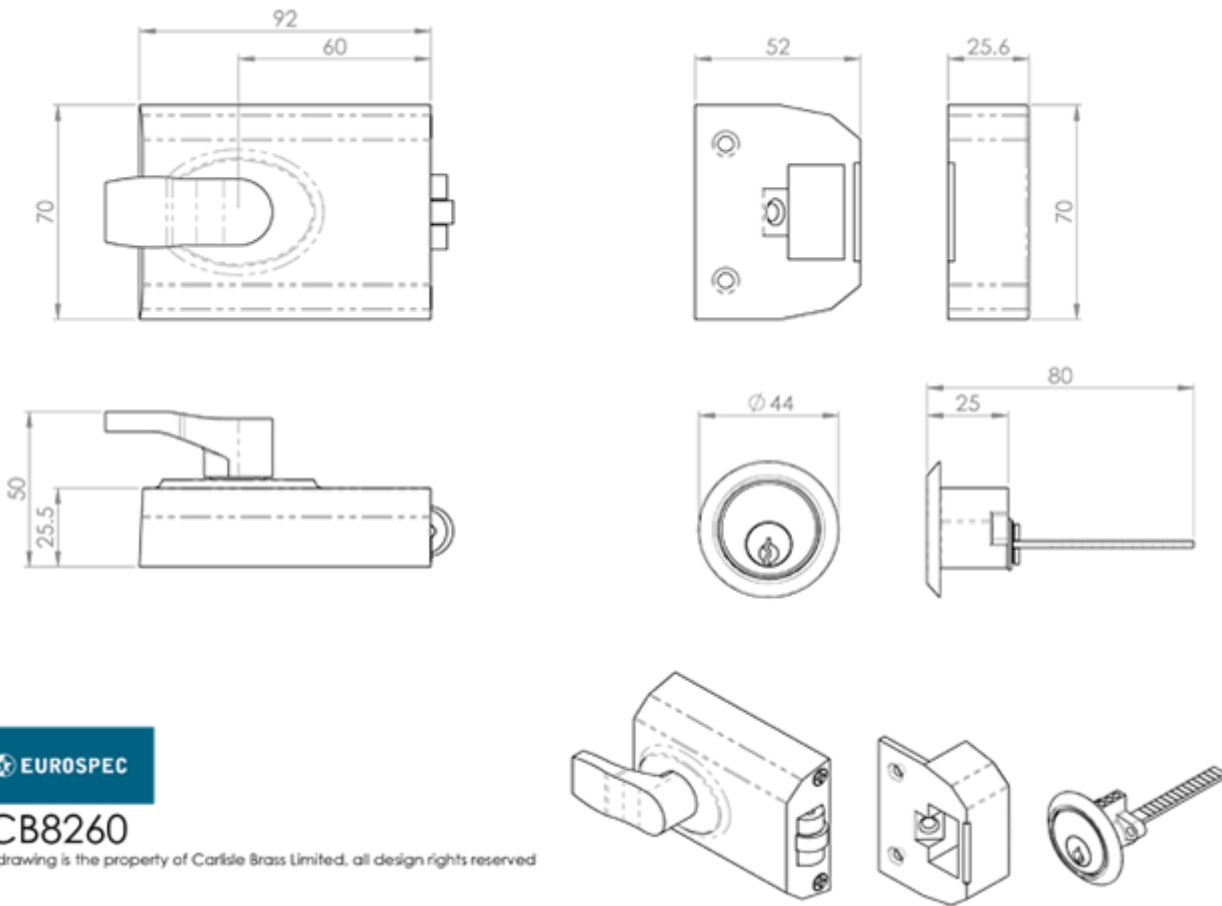

## Contract Rim Cylinder Rollerbolt

**Product Images**

---

## Description

---

Contract Rim Cylinder Rollerbolt and Lockcase only The standard latch has been replaced by a roller bolt which is sprung to allow the door to open and close on a simple pull or push and does not require the key or handle to operate in this position. Ideal for an external door application that has a pull handle only. Comes with a 5 year guarantee and is Fire door rated.

## Technical Details

---

**RCB8260**

This drawing is the property of Carlisle Brass Limited, all design rights reserved

**Specification**

**Additional Information**

|                   |                                  |
|-------------------|----------------------------------|
| Short Description | Contract Rim Cylinder Rollerbolt |
| SKU               | RCB8260                          |
| Brands            | Eurospec                         |
| Technical         | 3,26                             |
| Line Drawings     | RCB8260.PDF                      |