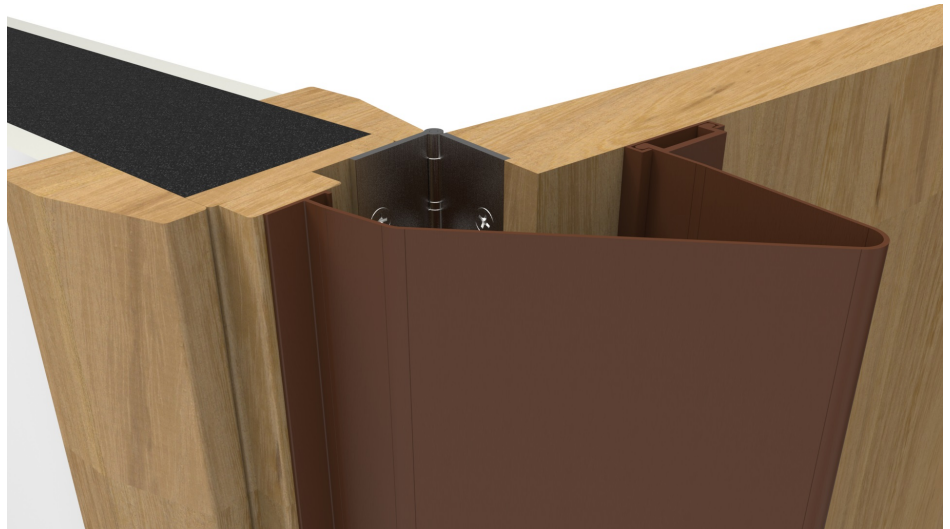

Hinge Guards (Finger Protectors)

ES80

A flexible safety strip which prevents fingers being trapped on the hinge side of a door. One for the front of the door and one for the rear (sold separately). Of the 30,000 finger-trapping accidents every year in the UK the vast majority occur in the large gap in front of the hinge as the door closes, but the rear of the hinge also presents a potential hazard to careless small hands. These devices fit most doors and are simplicity itself to install.