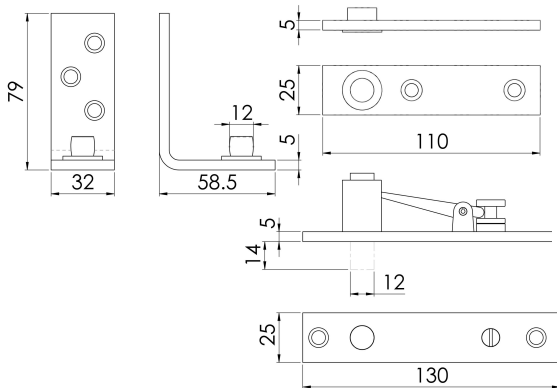

Enduromax Standard Thrust Bearing Pivot Set

H2N1900

Standard Thrust Bearing Pivot Set (Max Load 80kg) Square or Radius options. Double Action Pivot Set which allows the door to be opened outwards in the case of an emergency. To be used in Conjunction with H2N1950 Emergency Release Door Stop. Comes with a 10 year mechanical guarantee.