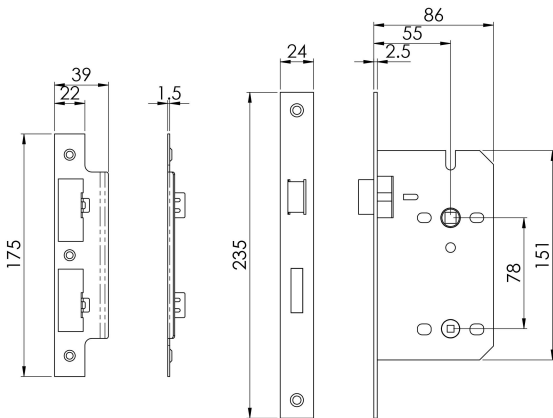

Easi-T Bathroom Din Lock

DLE7855WC

Contract Din Bathroom Lock 55mm. Square and Radius options. The Latch bolt has the Easi-T reverse function to save undoing the case so it can be reversed in seconds. Certified to BS EN 12209.