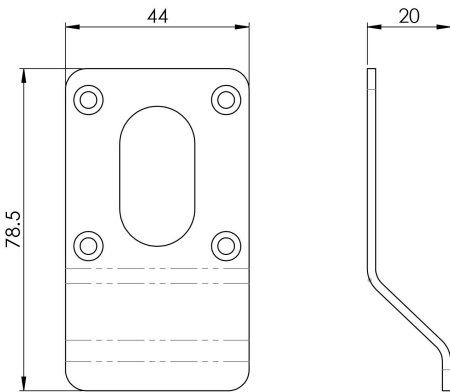

Cylinder Pulls

OCP1000

The range of stainless steel cylinder pulls offers a wide selection of different profiles to choose from. Available in, Euro, Oval, Lock and Rim version and a Blank option. Fire door rated.