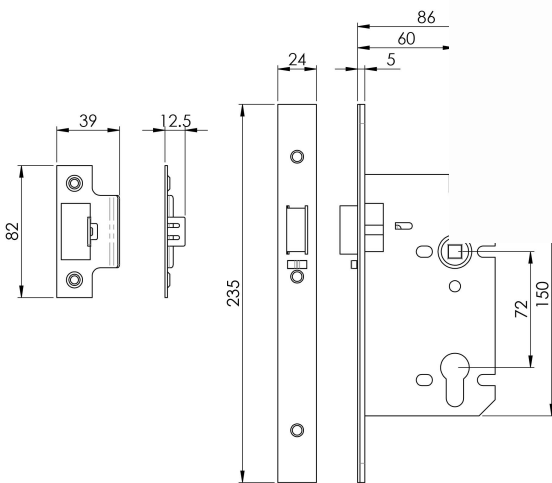

Easi-T Din Euro Profile Nightlatch

DLS7260NL

Easi-T Din Euro Profile Night latch 60mm. Square and Radius options. The Latch bolt has the Easi-T reverse function to save undoing the case so it can be reversed in seconds. British Standard BS EN 12209 and 179 Rated Sash lock used as a matter of course by the national house builders.