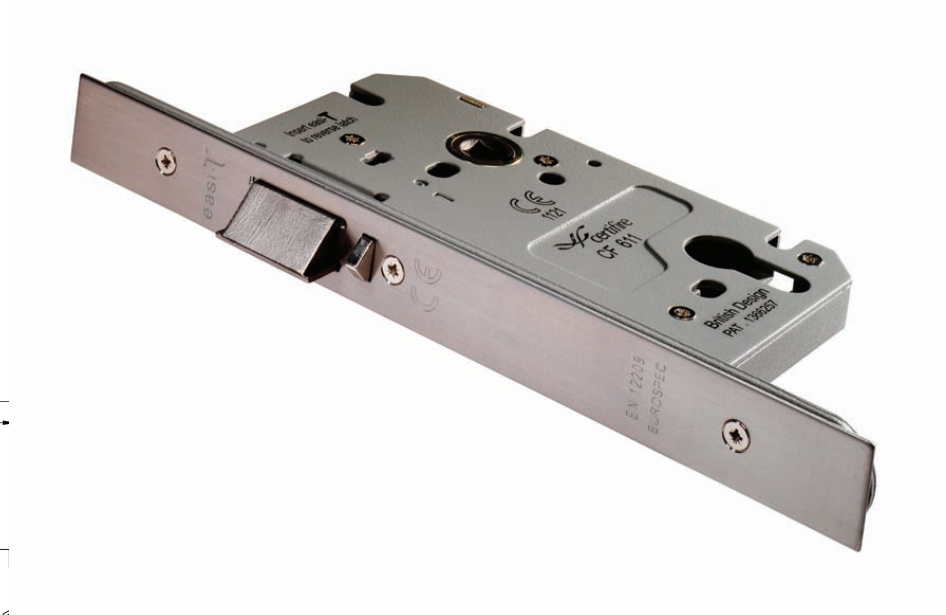

Easi-T Din Euro Profile Nightlatch

DLS7260NL

Easi-T Din Euro Profile Night latch 60mm. Square and Radius options. The Latch bolt has the Easi-T reverse function to save undoing the case so it can be reversed in seconds. British Standard BS EN 12209 and 179 Rated Sash lock used as a matter of course by the national house builders.