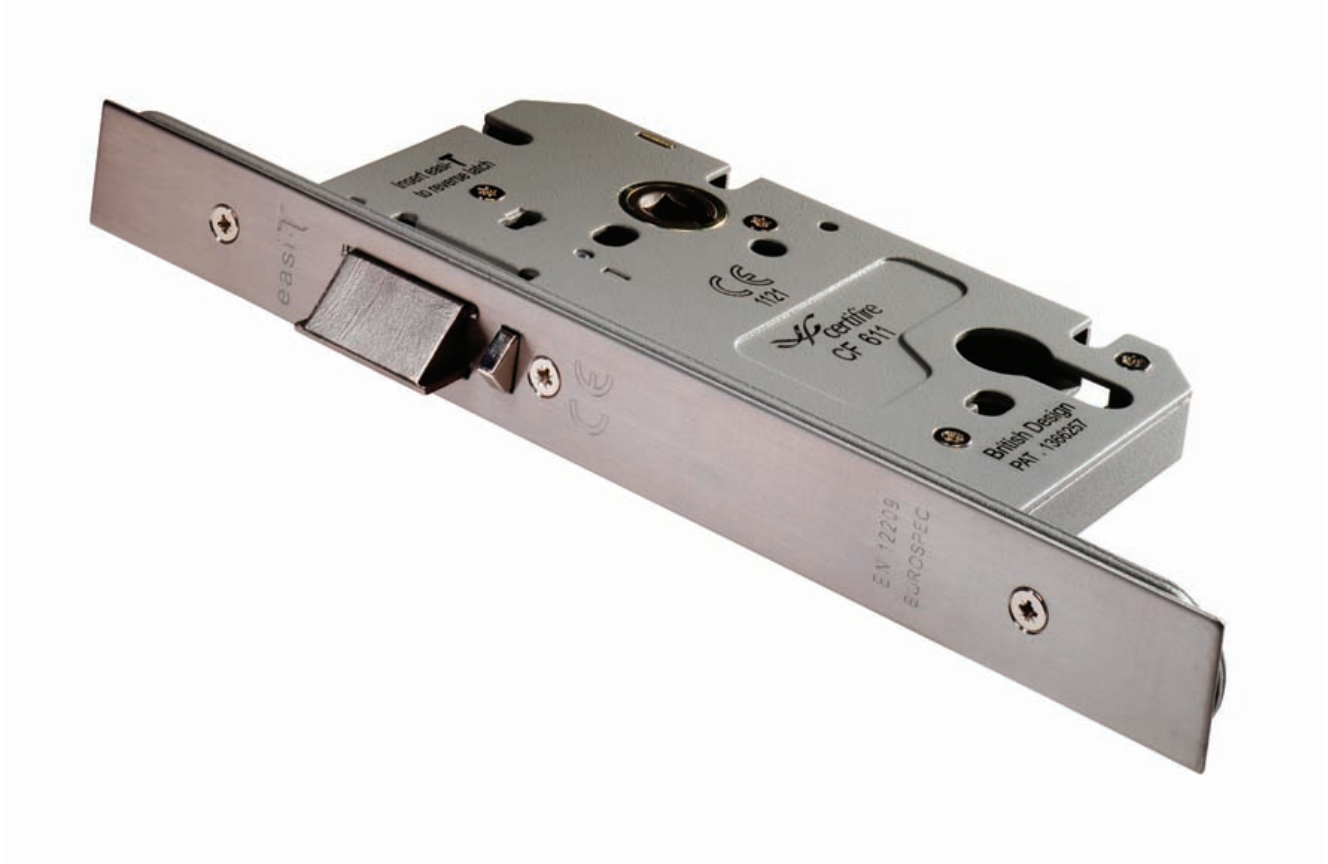

## Easi-T Din Euro Profile Nightlatch

### Product Images

---

### Description

---

Easi-T Din Euro Profile Night latch 60mm. Square and Radius options. The Latch bolt has the Easi-T reverse function to save undoing the case so it can be reversed in seconds. British Standard BS EN 12209 and 179 Rated Sash lock used as a matter of course by the national house builders. This night latch provides a good degree of security and carries a 10 year mechanical guarantee. It has been CE and Certifire tested. Suitable for use in all domestic, industrial and commercial environments.

### Product Options

---

Finishes:	Satin Stainless Steel
Options:	Square
	Radius
Sizes:	85mm x 150mm Lockcase, 60mm Backset, 72mm Centres