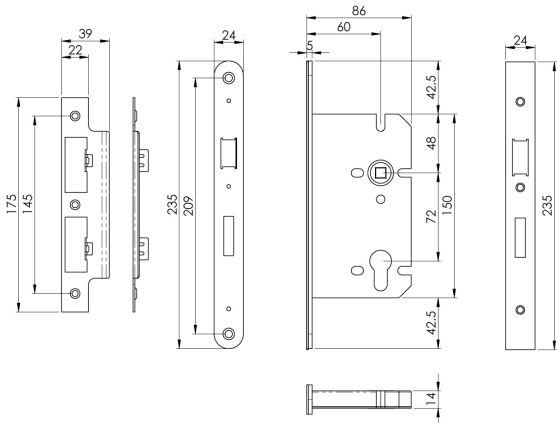

Easi-T Din Euro Profile Sashlock Radius

DLS7260EPSSS/R

Easi-T Din Euro Profile Sashlock Radius 60mm. The Latch bolt has the Easi-T reverse function to save undoing the case so it can be reversed in seconds. British Standard BS EN 12209 and 179 Rated Sash lock used as a matter of course by the national house builders. This lock provides a good degree of security and carries a 10 year mechanical guarantee.