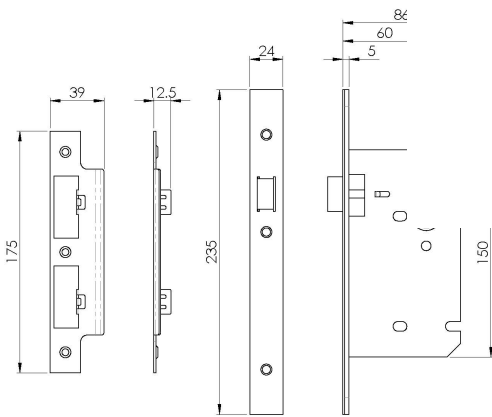

# Easi-T Architectural Din Latch

DLS0060L

Easi T Din Latch 60mm. Square and Radius options. The Latch bolt has the Easi-T reverse function to save undoing the case so it can be reversed in seconds. Certified to BS EN 12209.