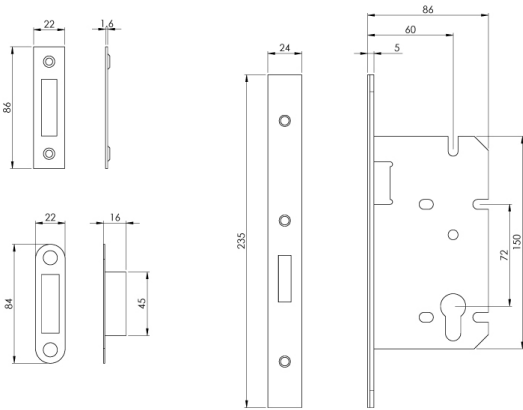

Easi T Din Euro Profile Deadlock Radius

DLS0060EPSSS/R

Easi T Din Euro Profile Deadlock Radius 60mm. Certified to BS EN 12209 Deadlock used as a matter of course by the national house builders. This lock provides a good degree of security and carries a 10 year mechanical guarantee. It has been CE and Certifire tested.