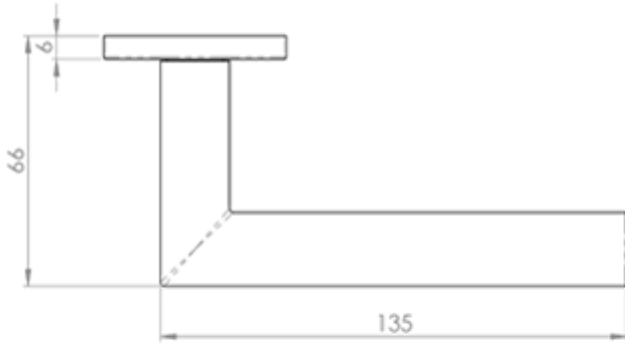

SW13

This drawing is the property of Carlsle Brass Limited, all design rights reserved

Specification