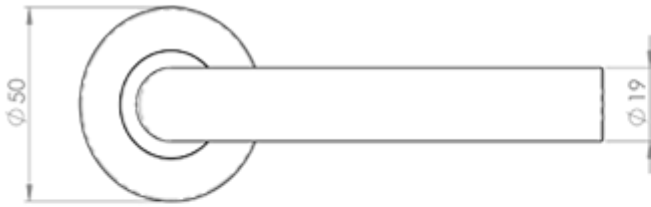

SW13

This drawing is the property of Carlsle Brass Limited, all design rights reserved

Specification