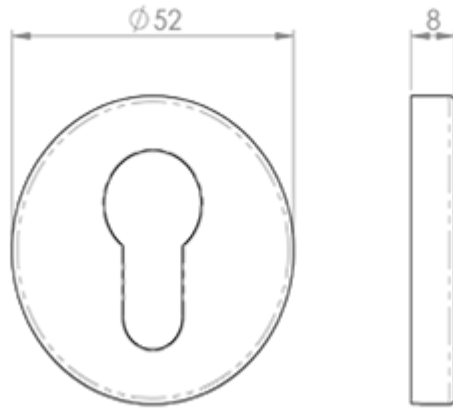

Euro Escutcheon

Product Images

Description

Euro Profile concealed fix press on rose. Part of the Steelwork range and will match all of the Steelworx levers. Fire Door rated.

[Click here for care instructions](#)

Technical Details

CSE1005

This drawing is the property of Carisle Brass Limited, all design rights reserved

Specification

Additional Information

Short Description	Euro Profile Escutcheon
SKU	CSE1005BSS
Barcode	5055179145415
Brands	Eurospec
Finishes	Bright Stainless Steel
Options	Euro Profile
Sizes	52mm x 8mm
Technical	4,26
Line Drawings	CSE1005.PDF
Unit of Sale	Each