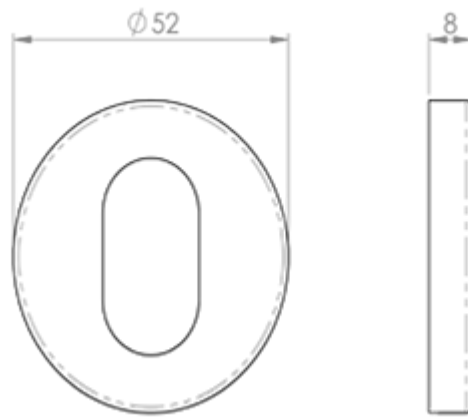

### Description

---

Oval Profile concealed fix press on rose. Part of the Steelwork range and will match all of the Steelworx levers. Fire Door rated.

CSU1005

This drawing is the property of Carlisle Brass Limited, all design rights reserved

Specification

Additional Information

SKU	CSU1005SSS
Brands	Eurospec
Finishes	Satin Stainless Steel
Options	Oval Profile
Sizes	52mm x 8mm
Technical	4,26
Line Drawings	CSU1005.PDF