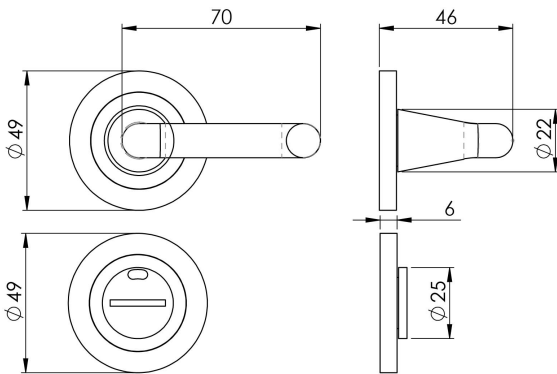

Steelworx 316 Turn and Release

SW105-ISSS

Disabled DDA compliant bathroom Turn and Release with a vacant/engaged indicator. Concealed fix screw on rose. Large return to door round bar handle makes this ideal for public / office toilet doors where a more ergonomic operation is a necessary requirement. Part of the Steelwork range in Grade 316 Stainless Steel and will match all of the Steelworx levers.