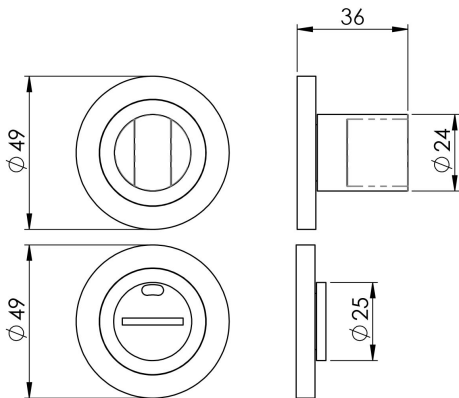

## Steelworx 316 Turn and Release

SW107SSS

Designer Turn and Release without Indicator. Concealed fix screw on rose. Stylish bathroom turn & release, thumbturn on one side and an emergency release slot on the other. Part of the Steelwork range in Grade 316 Stainless Steel and will match all of the Steelworx levers.