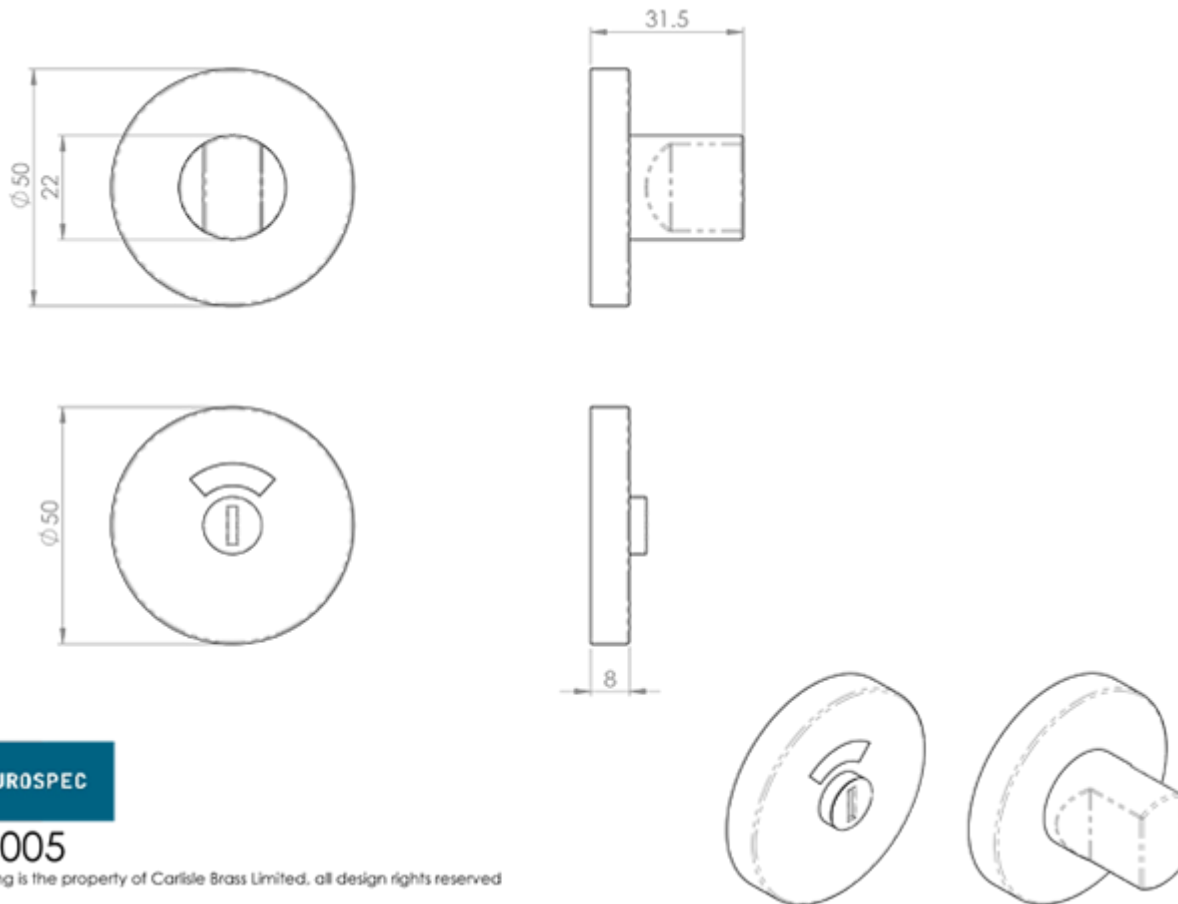

## Thumbturn & Release c/w indicator

### Product Images

---

### Description

---

Standard thumbturn and release with a snub turn and a colour indicator on the release side. Concealed fix rose. This item compliments the aluminium levers in the LRS range.

### Technical Details

---

**EST6005**

This drawing is the property of Carlisle Brass Limited, all design rights reserved

**Specification**

**Additional Information**

Short Description	Standard Thumbturn & Release
SKU	EST6005PAA
Barcode	5055179114435
Brands	Eurospec
Finishes	Polished Anodised Aluminium
Sizes	50mm x 8mm, 5mm Follower
Technical	26,4
Line Drawings	EST6005.PDF
Unit of Sale	Set