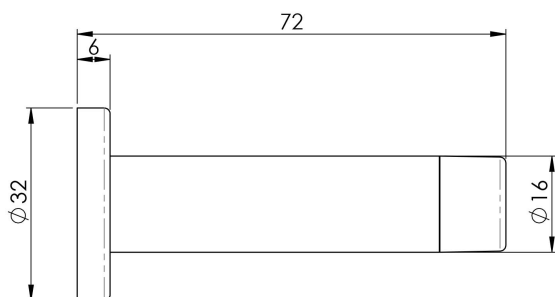

Skirting Mounted Door stop

DSW6001PAA

Cylindrical door stop with rubber buffer on a round rose. The base rose unscrews allowing it to be fixed to the wall or skirting board. The door stop main body is then screwed back on for neat concealed fix. Screw supplied.