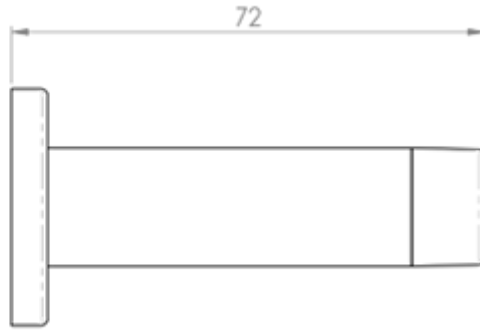

### Technical Details

---

**DSW6001**

This drawing is the property of Carlisle Brass Limited. all design rights reserved

**Additional Information**

Short Description	Skirting Mounted Door stop
SKU	DSW6001PAA
Barcode	5055179113384
Brands	Eurospec
Finishes	Polished Anodised Aluminium
Sizes	32mm Dia.
Features	Concealed Rose
Line Drawings	DSW6001.PDF
Unit of Sale	Each