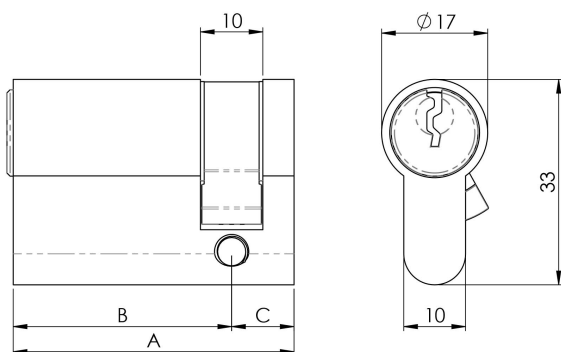

Euro Single Cylinder

CYA71145

- 45mm Body
- 5 Pin
- Brass Body
- Can Be Keyed Alike
- 120kg Max Leaf Weight
- Timber Door Fire 20-60 Minutes
- Included within XSA5003 to 90 Minutes Steel Door