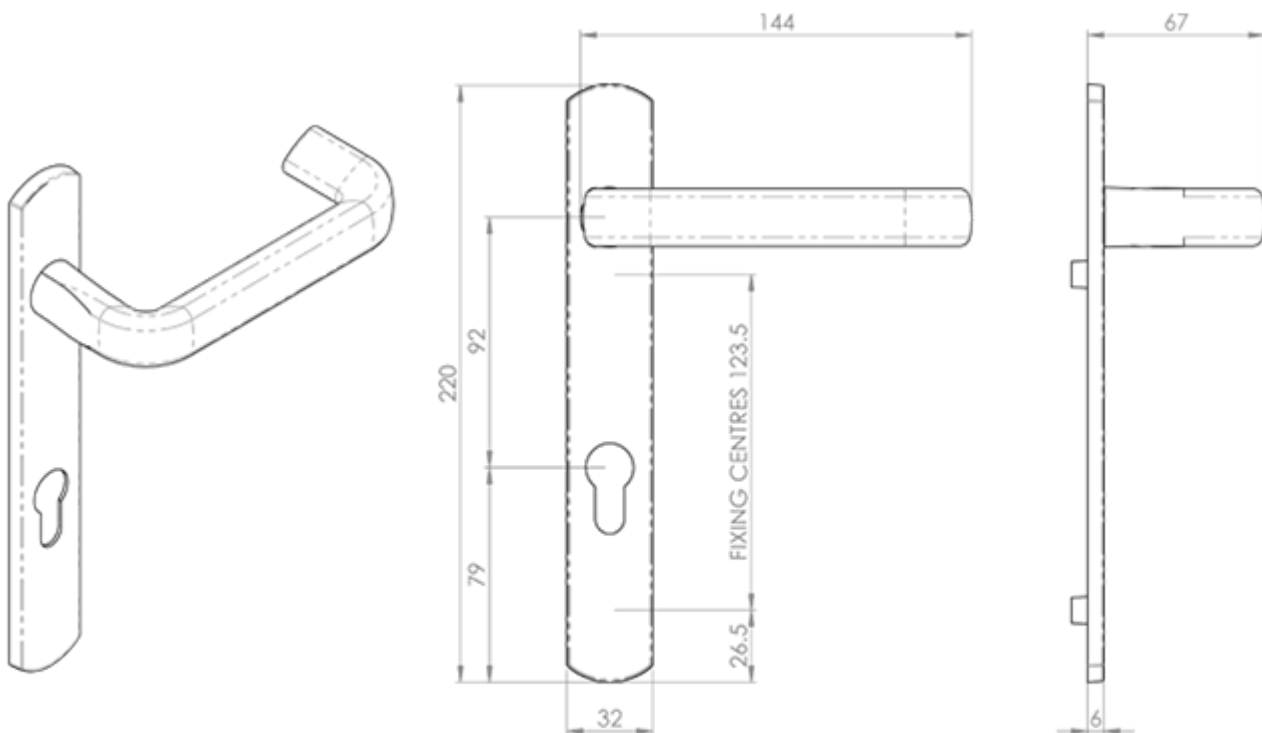

### Description

---

A substantial round bar return to door safety lever on a narrow backplate. Part of the Steelworx range in Grade 316 Stainless Steel. Certified to BS EN

1906 and BS8300 to meet the needs of disabled people. Comes with a 25 year mechanical guarantee and is Fire door rated. Will suit commercial and modern residential projects as they provide the quality and durability to cope within these environments. Makes this ideal for public/office doors where a more ergonomic operation is a necessary requirement. Suitable for all domestic, commercial and industrial use.

### Technical Details

---

SWNP41-92

This drawing is the property of Carlisle Brass Limited, all design rights reserved

### Specification

---

## Additional Information

---

|               |                                      |
|---------------|--------------------------------------|
| SKU           | SWNP41/92SSS                         |
| Brands        | Eurospec                             |
| Finishes      | Satin Stainless Steel                |
| Sizes         | 220mm x 32mm Backplate, 92mm Centres |
| Technical     | 5,26                                 |
| Line Drawings | SWNP41-92.PDF                        |