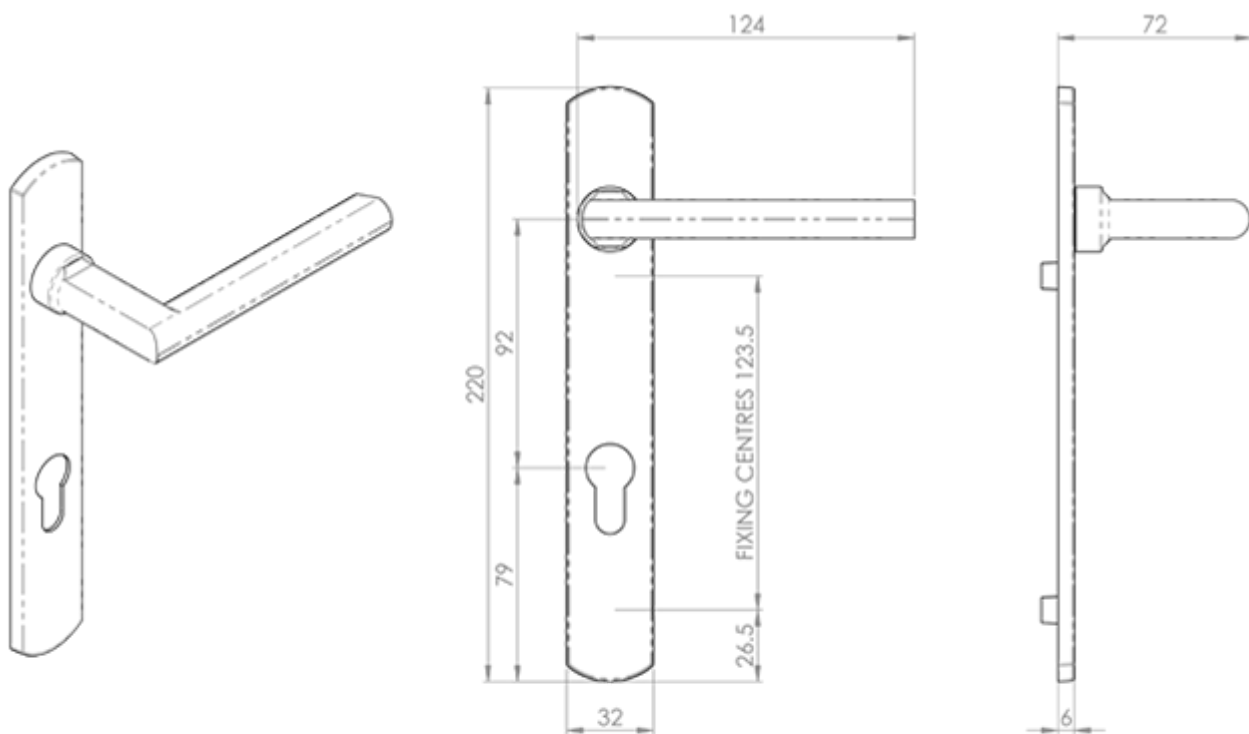

Steelworx 316 Narrow Plate Straight Lever

Product Images

Description

A straight round bar lever on a narrow backplate. It has a Euro profile keyhole 92mm c/c and operates a multipoint lock. Certified to BS EN 1906. Part of

the Steelworx range in Grade 316 Stainless Steel. Comes with a 25 year mechanical guarantee and is Fire door rated. Suitable for all domestic, commercial and industrial use.

Technical Details

SWNP120-92

This drawing is the property of Carlisle Brass Limited, all design rights reserved

Specification

Additional Information

SKU	SWNP120/92SSS
Brands	Eurospec
Finishes	Satin Stainless Steel
Sizes	220mm x 32mm Backplate, 92mm Centres
Technical	5,18,26
Line Drawings	SWNP120-92..PDF