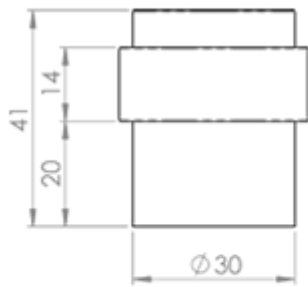

Steelworx Floor Mounted Pedestal Door Stops

Product Images

Description

Flat top cylindrical door stop with a substantial rubber buffer circumference to protect doors. Concealed fixing. The lower section is screwed into the

floor and the top is threaded into the base. Part of the Steelworx Stainless Steel range. Comes with a 10 year mechanical guarantee. Suitable for domestic and commercial use.

Technical Details

DSF1030

This drawing is the property of Carlisle Brass Limited, all design rights reserved

Specification

Additional Information

SKU	DSF1030
Brands	Eurospec
Technical	4,26
Line Drawings	DSF1030.JPG

Product Options

Finishes:

Bright Stainless Steel

Satin Stainless Steel