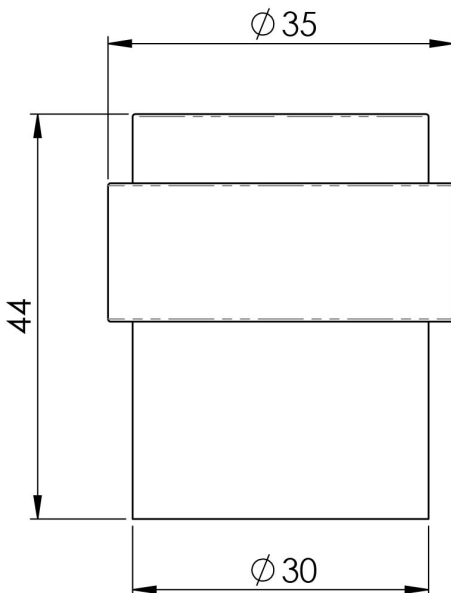

Steelworx Floor Mounted Pedestal Door Stops

DSF1030

Flat top cylindrical door stop with a substantial rubber buffer circumference to protect doors. Concealed fixing. The lower section is screwed into the floor and the top is threaded into the base. Part of the Steelworx Stainless Steel range.