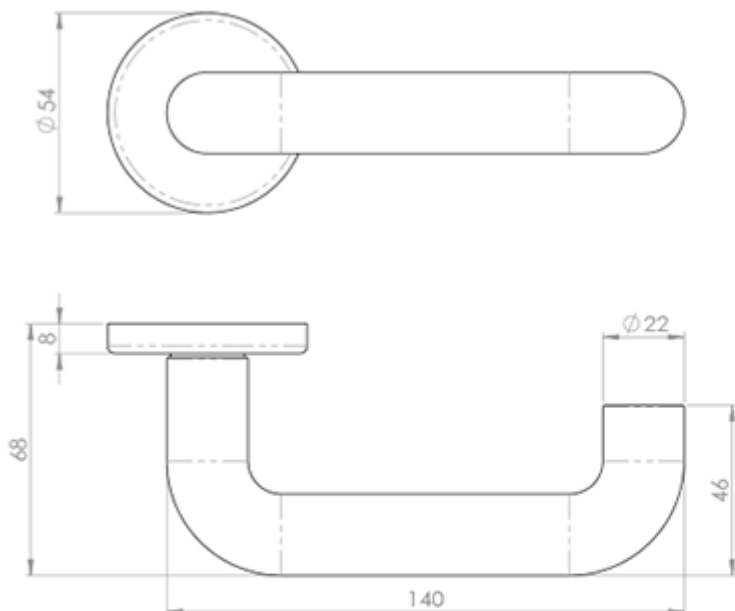

Safety Lever on Sprung Rose

Product Images

Description

Lever on concealed fix press on rose. A substantial 22mm round bar return to door safety lever. Ideal for public/office doors where a more ergonomic

[Click here for care instructions](#)

Technical Details

 **EUROSPEC**

CSL1220

This drawing is the property of Carlisle Brass Limited, all design rights reserved

Specification

Additional Information

Short Description	Safety Lever on Rose
SKU	CSL1220SSS
Barcode	5055179148836
Brands	Eurospec
Finishes	Satin Stainless Steel
Sizes	52mm Dia. Rose
Technical	4,12,18,26
Line Drawings	CSL1220.PDF
Fitting	Lever On Rose..pdf
Unit of Sale	Pair