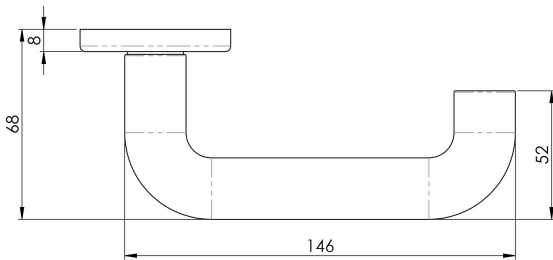

Safety Lever on Sprung Rose

CSL1220SSS

Lever on concealed fix press on rose. A substantial 22mm round bar return to door safety lever. Ideal for public/office doors where a more ergonomic operation is a necessary requirement. Part of the Steelworx range in grade 304 Stainless Steel.