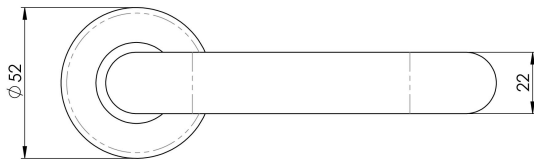

Safety Lever on Sprung Rose

CSL1220SSS

Lever on concealed fix press on rose. A substantial 22mm round bar return to door safety lever. Ideal for public/office doors where a more ergonomic operation is a necessary requirement. Part of the Steelworx range in grade 304 Stainless Steel.