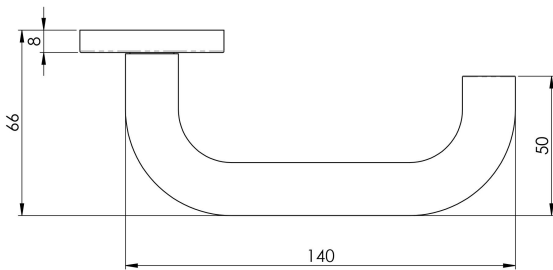

Nera Safety Lever on Sprung Rose Grade 304

CSL1190

Safety Lever round bar return to door lever on concealed fix press on round rose. Lever available in 19mm or 22mm Diameter. Ideal for public/office doors where a more ergonomic operation is a necessary requirement. Part of the Steelworx range in grade 304 Stainless Steel.