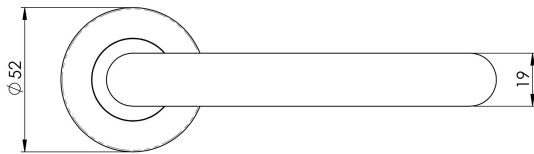

Nera Safety Lever on Sprung Rose Grade 304

CSL1190

Safety Lever round bar return to door lever on concealed fix press on round rose. Lever available in 19mm or 22mm Diameter. Ideal for public/office doors where a more ergonomic operation is a necessary requirement. Part of the Steelworx range in grade 304 Stainless Steel.