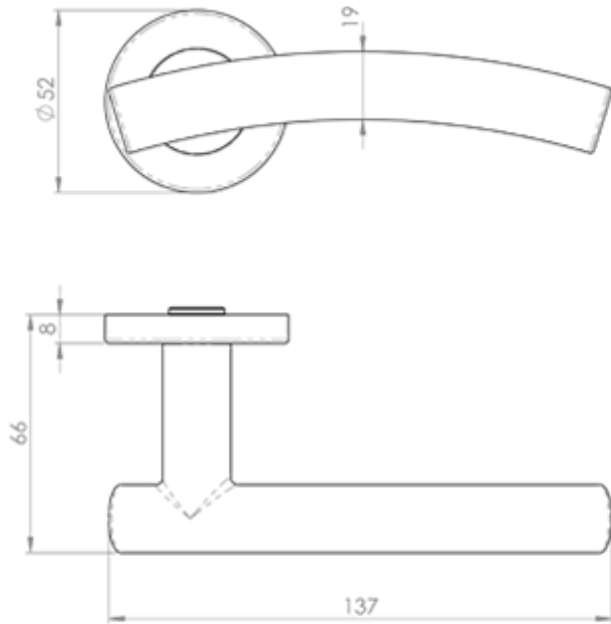

## Curved Lever on Sprung Rose

**Product Images**

---

## Description

---

Lever on concealed fix press on round rose. Curved round bar lever (19mm) with a slightly higher than standard arch making it very ergonomic.. Part of the Steelworx range in grade 304 Stainless Steel. Certified to BS EN 1906. Comes with a 10 year mechanical guarantee and is Fire Door Rated. Suitable for domestic and commercial use.

## Technical Details

---

**CSL1193**

This drawing is the property of Carlisle Brass Limited. all design rights reserved

**Specification**

**Additional Information**

Short Description	Curved Lever on Rose
SKU	CSL1193
Brands	Eurospec
Technical	4,18,26
Line Drawings	CSL1193.PDF
Fitting	Lever On Rose..pdf