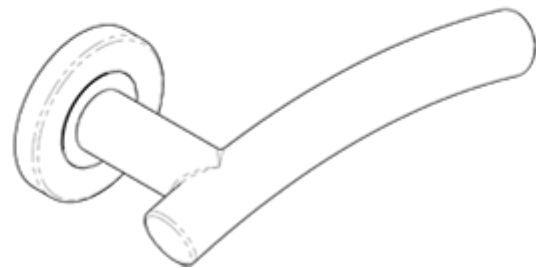

## Curved Lever on Sprung Rose

**Product Images**

---

## Description

---

Lever on concealed fix press on round rose. Curved round bar lever (19mm) with a slightly higher than standard arch making it very ergonomic.. Part of the Steelworx range in grade 304 Stainless Steel. Certified to BS EN 1906. Comes with a 10 year mechanical guarantee and is Fire Door Rated. Suitable for domestic and commercial use.

## Technical Details

---

**CSL1193**

This drawing is the property of Carlisle Brass Limited. all design rights reserved

**Specification**

**Additional Information**

Short Description	Curved Lever on Rose
SKU	CSL1193
Brands	Eurospec
Technical	4,18,26
Line Drawings	CSL1193.PDF
Fitting	Lever On Rose..pdf