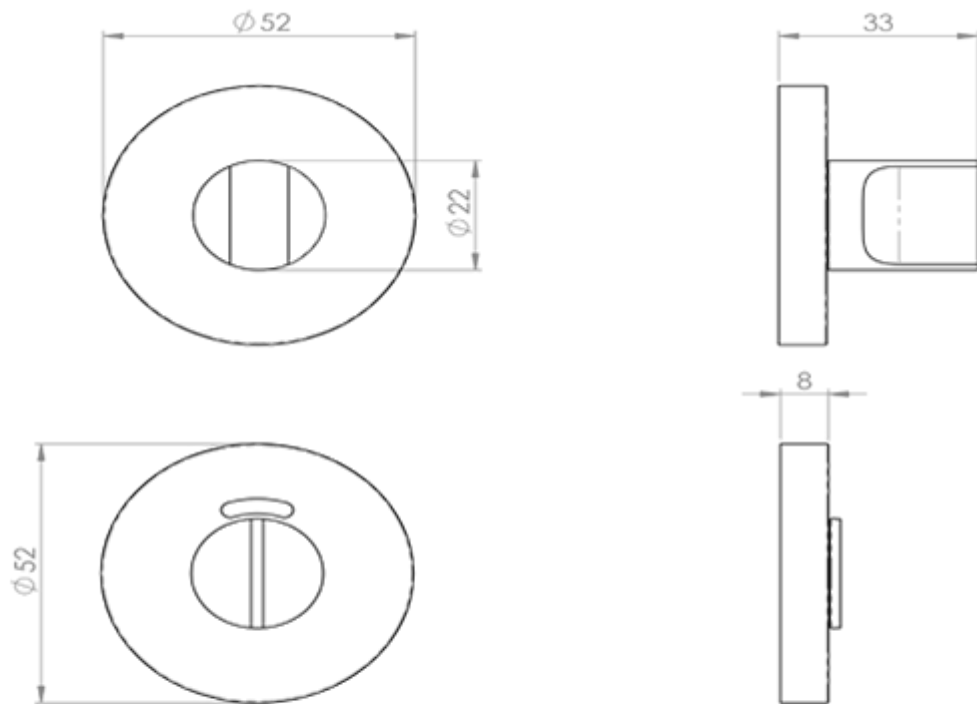

EUROSPEC

CST1015

This drawing is the property of Carlisle Brass Limited, all design rights reserved