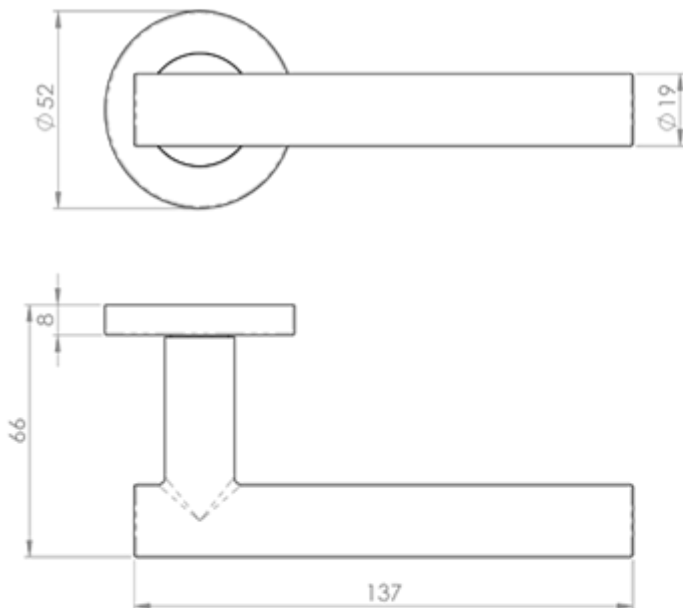

## Straight Lever on Sprung Rose

### Description

---

Lever on concealed fix press on round rose. A straight round bar lever neatly mitred where it adjoins the stem. Part of the Steelworx range in grade 304

Stainless Steel. Certified to BS EN 1906. Comes with a 10 year mechanical guarantee and is fire door rated. Suitable for domestic and commercial use.

### Technical Details

---

CSL1194

This drawing is the property of Carlisle Brass Limited, all design rights reserved

## Additional Information

---

SKU	CSL1194BSS
Brands	Eurospec
Finishes	Bright Stainless Steel
Sizes	52mm Dia. Rose
Features	Concealed Fix
Technical	4,18,26
Line Drawings	CSL1194.PDF
Fitting	Lever On Rose..pdf
Unit of Sale	Pair