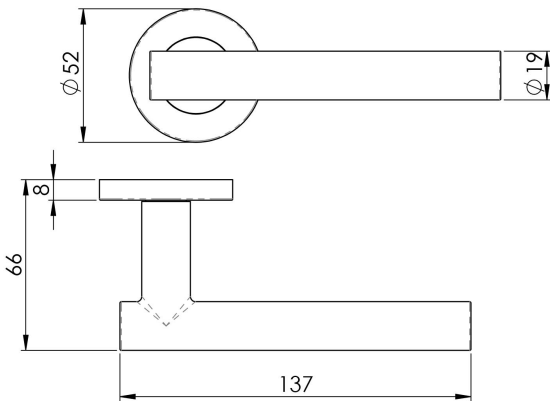

Straight Lever on Sprung Rose

CSL1194

Lever on concealed fix press on round rose. A plain straight round bar lever sitting atop the stem. Part of the Steelworx range in grade 304 Stainless Steel. Comes with a 10 year mechanical guarantee and is fire door rated.