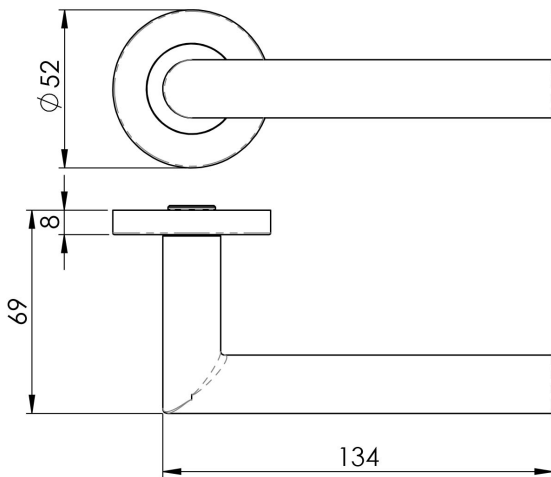

Mitred Lever Oval Bar on Sprung Rose

CSL1195SSS

Lever on concealed fix press on round rose. A round oval shaped bar lever neatly mitred where it adjoins the stem. Part of the Steelworx range in grade 304 Stainless Steel. Certified to BS EN 1906.