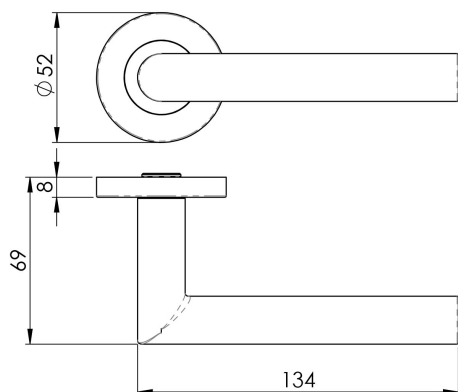

Mitred Lever Oval Bar on Sprung Rose

CSL1195SSS

Lever on concealed fix press on round rose. A round oval shaped bar lever neatly mitred where it adjoins the stem. Part of the range in grade 304 Stainless Steel. Certified to BS EN 1906.