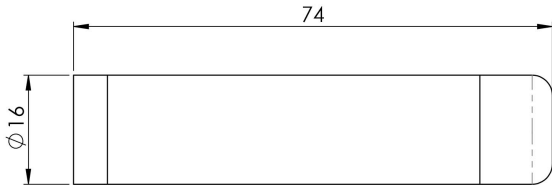

Wall Mounted Door Stop

DSW1015

Cylindrical door stop with rubber buffer. The base rose unscrews allowing it to be fixed to the wall or skirting board. The door stop main body is then screwed back on for neat concealed fix. Screw supplied.