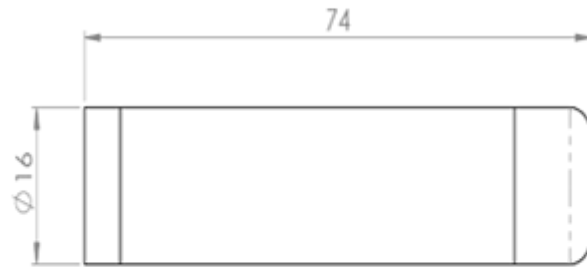

Description

Cylindrical door stop with rubber buffer. The base rose unscrews allowing it to be fixed to the wall or skirting board. The door stop main body is then screwed back on for neat concealed fix. Screw supplied. Part of the Steelworx Stainless Steel range. Comes with a 10 year mechanical guarantee. Suitable for domestic and commercial use.

Technical Details

DSW1015

This drawing is the property of Carisle Brass Limited, all design rights reserved

Specification