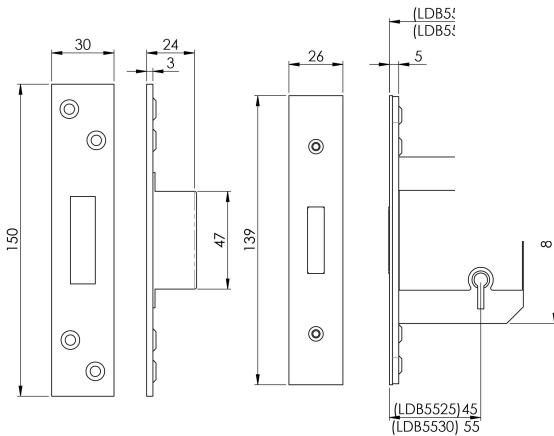

Easi T 5 Lever BS Deadlock 64mm

LDB5525SSS

5 Lever BS Deadlock 64mm. British Standard BS3621 Rated Dead Lock used as a matter of course by the national house builders. This lock provides a high degree of security and carries a 25 year mechanical guarantee. It has been CE and Certifire tested.