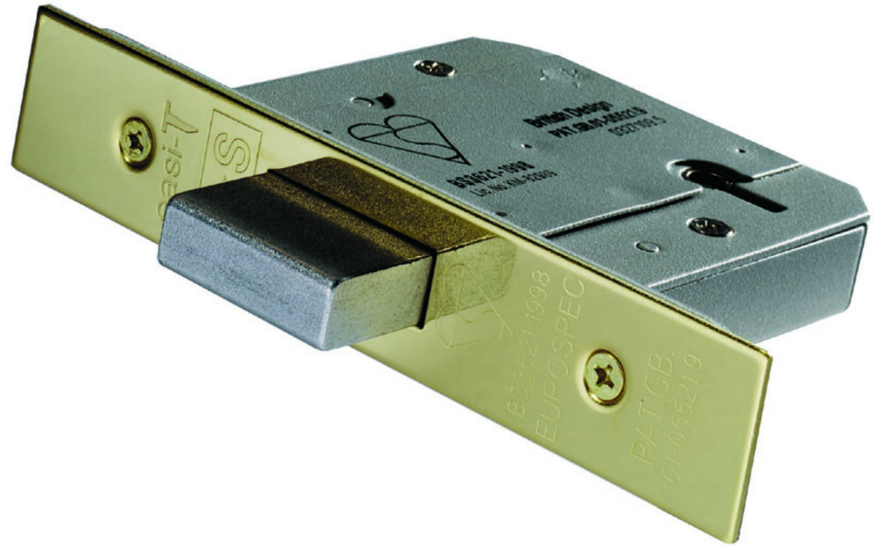

Easi T 5 Lever BS Deadlock 76mm

LDB5530PVD

5 Lever BS Deadlock 76mm. British Standard BS3621 Rated Dead Lock used as a matter of course by the national house builders. This lock provides a high degree of security and carries a 25 year mechanical guarantee. It has been CE and Certifire tested.