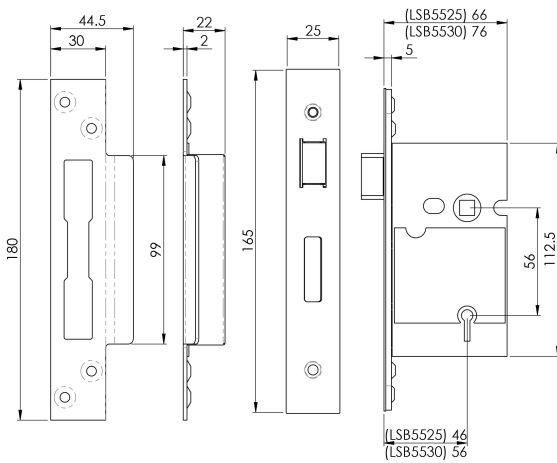

# Easi T 5 Lever BS Sashlock 64mm

LSB5525PVD

5 Lever BS Sashlock 64mm. The Latchbolt has the Easi-T reverse function to save undoing the case so it can be reversed in seconds. British Standard BS3621 Rated Sashlock used as a matter of course by the national house builders. This lock provides a high degree of security and carries a 25 year mechanical guarantee.