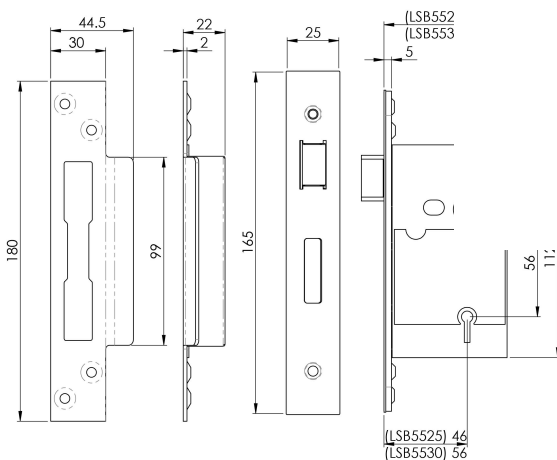

# Easi T 5 Lever BS Sashlock 64mm

LSB5525SSS

5 Lever BS Sashlock 64mm. The Latchbolt has the Easi-T reverse function to save undoing the case so it can be reversed in seconds. British Standard BS3621 Rated Sashlock used as a matter of course by the national house builders. This lock provides a high degree of security and carries a 25 year mechanical guarantee.