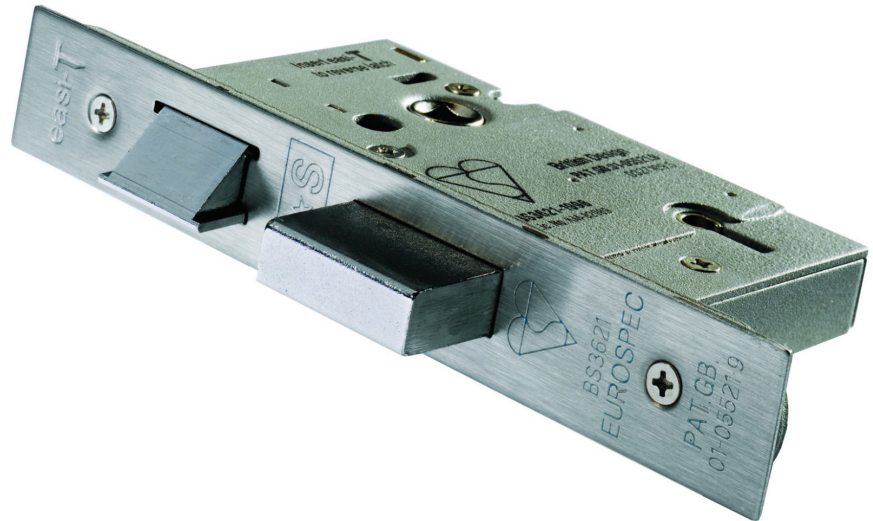

# Easi T 5 Lever BS Sashlock 64mm

LSB5525SSS

5 Lever BS Sashlock 64mm. The Latchbolt has the Easi-T reverse function to save undoing the case so it can be reversed in seconds. British Standard BS3621 Rated Sashlock used as a matter of course by the national house builders. This lock provides a high degree of security and carries a 25 year mechanical guarantee.