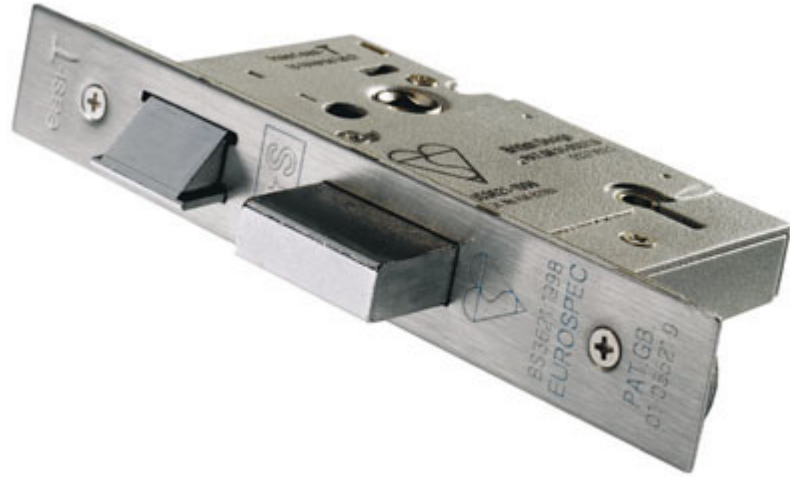

Easi T 5 Lever BS Sashlock 76mm

LSB5530SSS

5 Lever BS Sashlock 76mm. The Latchbolt has the Easi-T reverse function to save undoing the case so it can be reversed in seconds. British Standard BS3621 Rated Sashlock used as a matter of course by the national house builders. This lock provides a high degree of security and carries a 25 year mechanical guarantee.