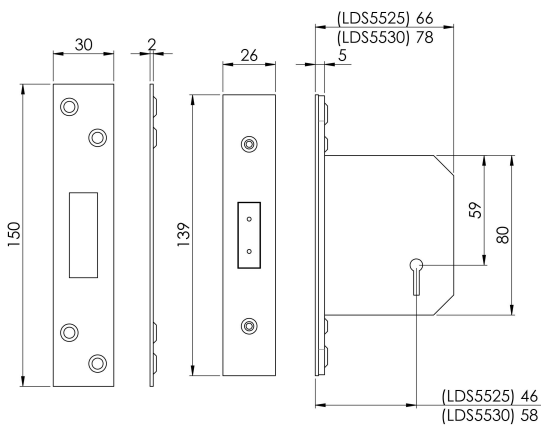

Easi-T 3 Lever Deadlock

LDS5325

Easi-T Lever 3 Lever Deadlock in 64mm or 76mm options .
 Certified to BS EN 12209 Lock used as a matter of course
 by the national house builders. This lock provides a good
 degree of security and carries a 10 year mechanical
 guarantee. It has been CE and Certifire tested.