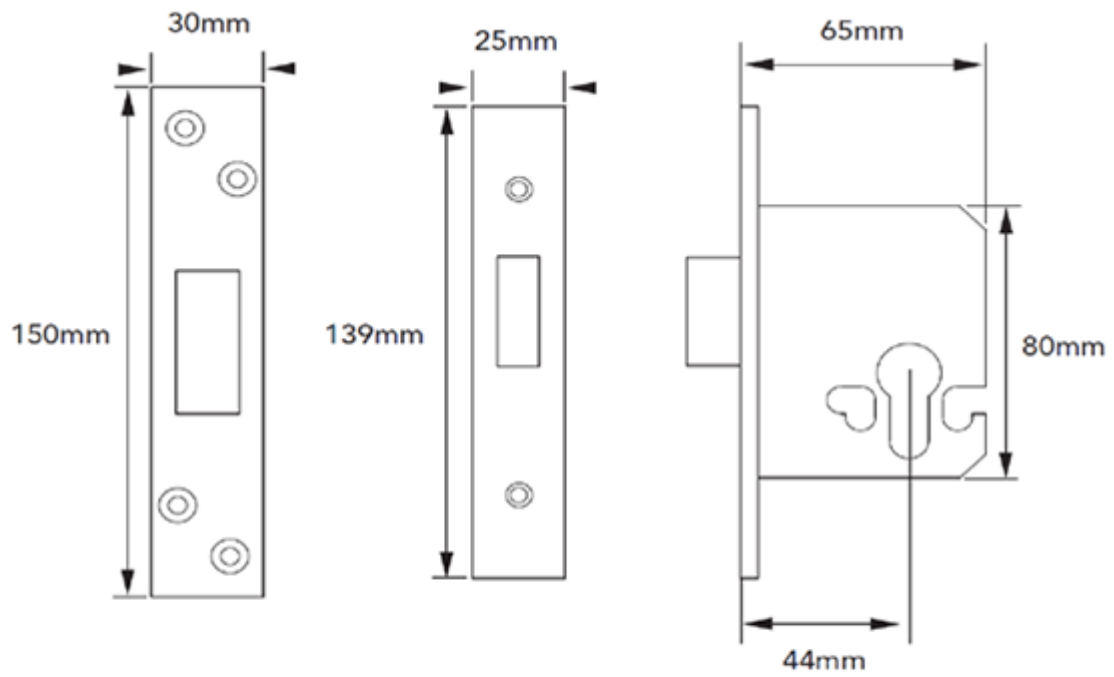

Easi-T Euro Profile Deadlock

Product Images

Description

Euro Profile Deadlock in 64mm or 76mm option. Radius version also available. British Standard BS EN 12209 Rated Lock used as a matter of course by the national house builders. This lock provides a good degree of security and carries a 10 year mechanical guarantee. It has been CE and Certifire tested. Suitable for use in all domestic, industrial and commercial environments.

Technical Details

2.5"

EUROSPEC

EDS5025

This drawing is the property of Carlisle Brass Limited, all design rights reserved

Specification

Additional Information

SKU	EDS5025
Brands	Eurospec
Technical	4,20,26,21,22
Line Drawings	EDS5025.JPG,EDS5030.JPG

Product Options

Finishes:	Stainless Brass
	Satin Stainless Steel
Sizes:	64mm
	76mm