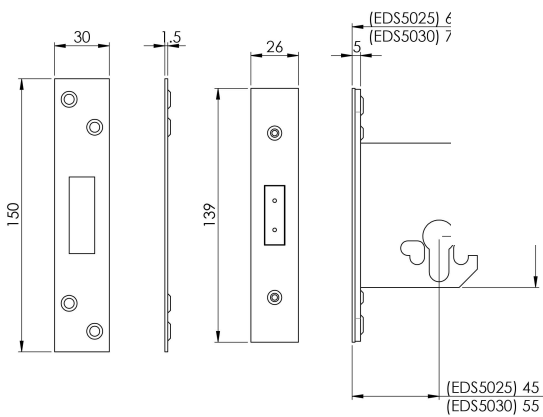

Easi-T Euro Profile Deadlock

EDS5025

Euro Profile Deadlock in 64mm or 76mm option. Radius version also available. Certified to BS EN 12209 Lock used as a matter of course by the national house builders. This lock provides a good degree of security and carries a 10 year mechanical guarantee.