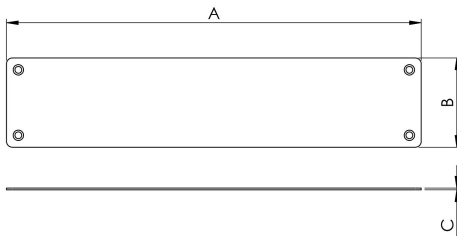

Plain Finger Plate

FPP43000 Range

Plain Finger Plate. Available in various lengths. Fire door rated. Part of the Aluminium range.