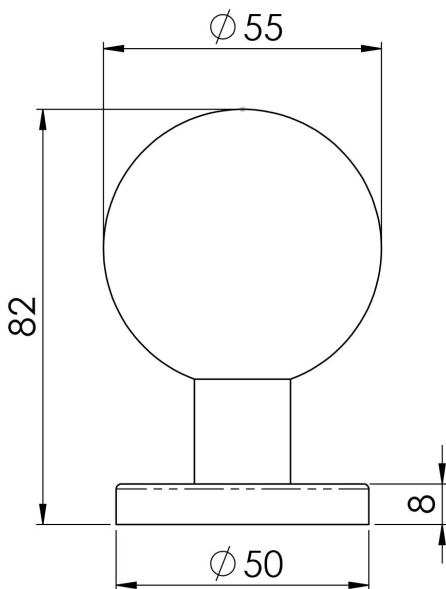

# Mortice Knob

SWKNR1058SSS

Round ball mortice knob on a short stem sitting on a concealed fix round rose. Certified to BS EN 1906. Comes with a 25 year mechanical guarantee and is Fire door rated. Part of the Steelworx range in Grade 316 Stainless Steel.