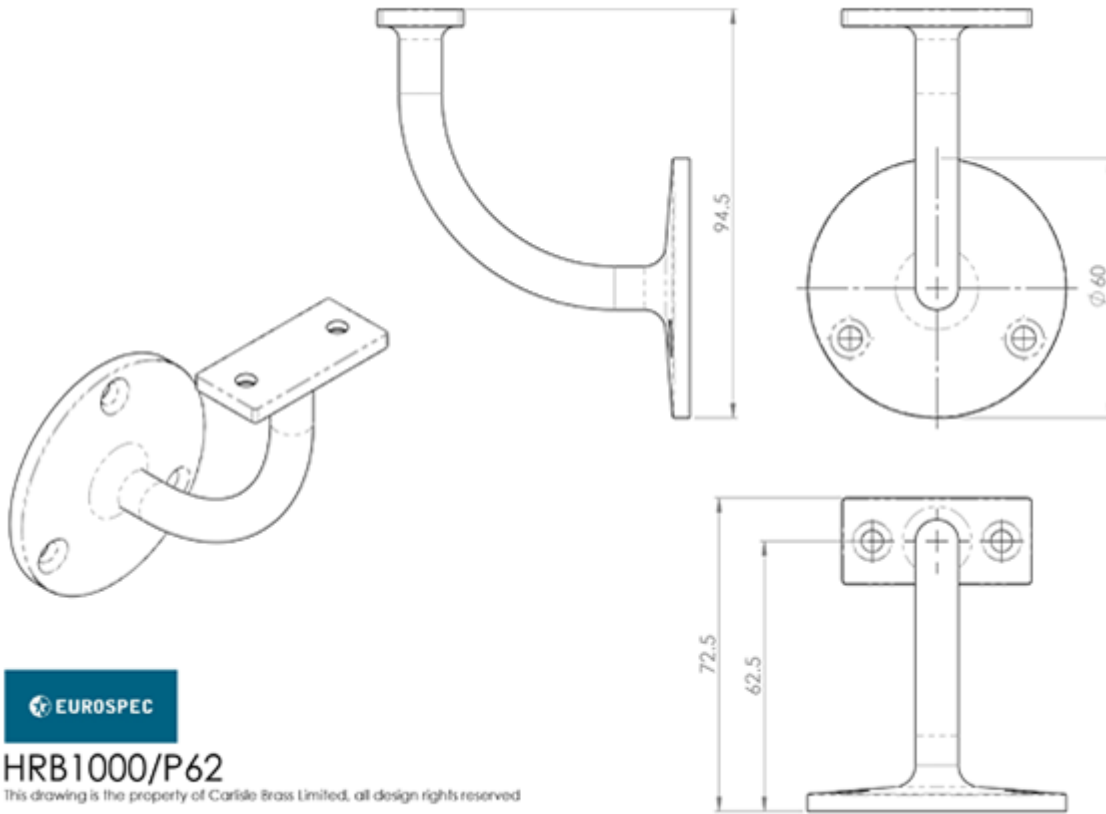

Specification

Additional Information

Short Description	Handrail Brackets
SKU	HRB1000
Brands	Eurospec
Technical	4,26,12
Line Drawings	HRB1000P62.pdf,HRB1000P85.PDF