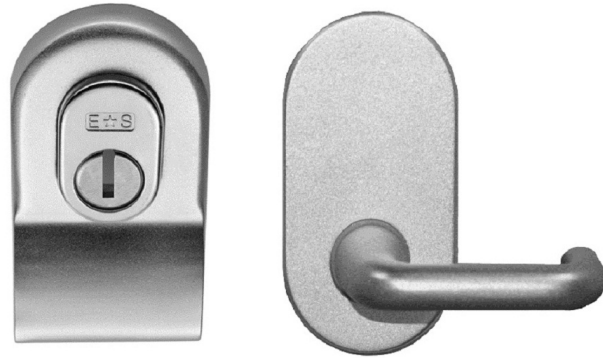

Security Cylinder Pull with Mini Lever

LCP1000

Euro Security Cylinder Pull with Mini Lever is designed specifically to work with the Eurospec Euro Profile Nightlatch. Carries a 10 year mechanical guarantee and is fire door rated. Suitable for use in all domestic, industrial and commercial environments.