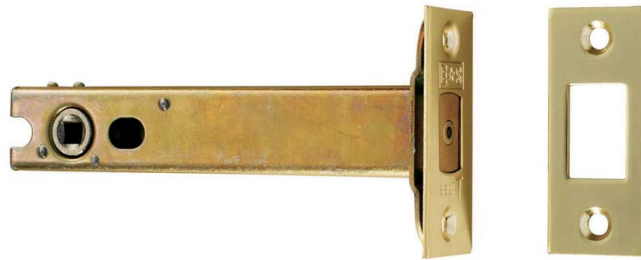

# Easi-T Tubular Deadbolt

## TLD5025 Range

Tubular Deadbolt. with either 5mm or 8mm follower option. Commonly used as a bathroom deadbolt using a separate turn and release. Certified to BS EN 12209.