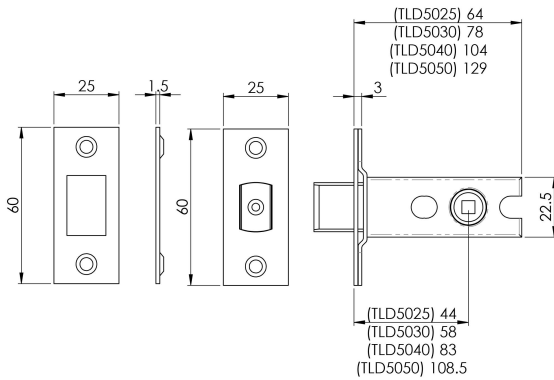

# Easi-T Tubular Deadbolt

## TLD5025 Range

Tubular Deadbolt. with either 5mm or 8mm follower option. Commonly used as a bathroom deadbolt using a separate turn and release. Certified to BS EN 12209.