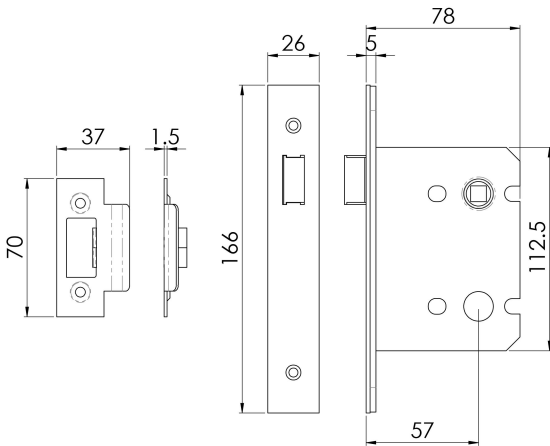

Easi-T Upright Latch

ULS5030

Upright Latch in 64mm or 76mm options. The Latchbolt has the Easi-T reverse function to save undoing the case so it can be reversed in seconds. Certified to BS EN 12209. Used as a matter of course by the national house builders.