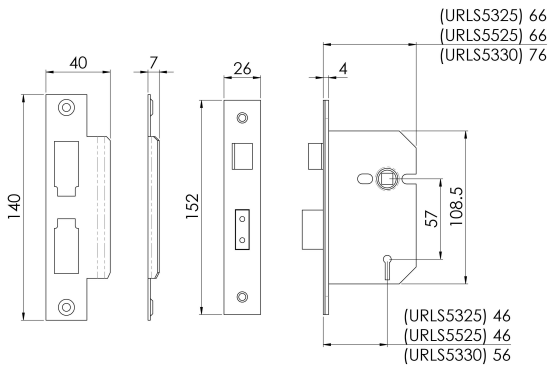

Easi-T Universal Replacement Lever Sashlock

URLS5325

Universal Replacement 3 or 5 Lever Sashlock in 64mm and 76mm options. The Latchbolt has the Easi-T reverse function to save undoing the case so it can be reversed in seconds. Certified to BS EN 12209. Used as a matter of course by the national house builders.