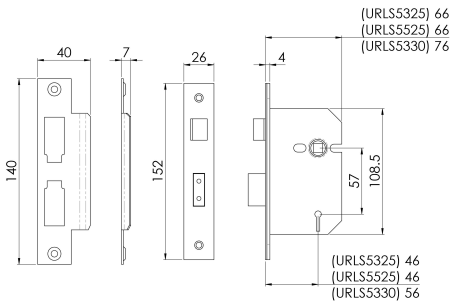

# Easi-T Universal Replacement Lever Sashlock

URLS5325

Universal Replacement 3 or 5 Lever Sashlock in 64mm and 76mm options. The Latchbolt has the Easi-T reverse function to save undoing the case so it can be reversed in seconds. Certified to BS EN 12209. Used as a matter of course by the national house builders.